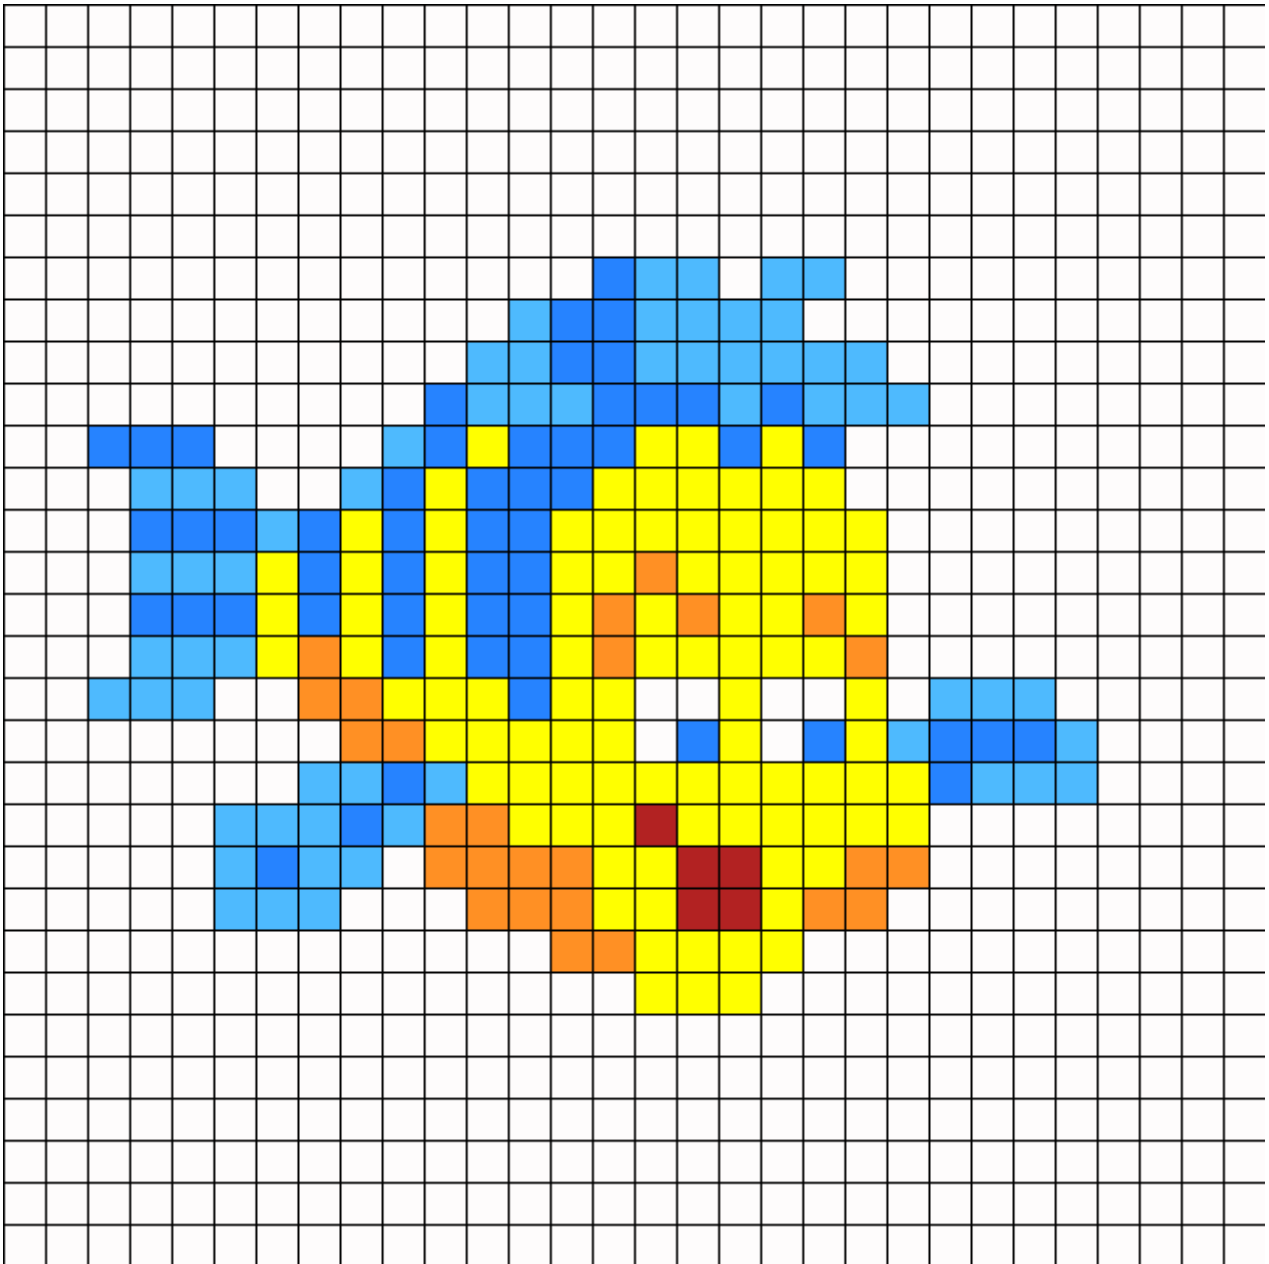

Flounder Kandi Pattern

Created by: purplecatz

30 columns wide x 30 rows tall

659	96	26	5	54	60
-----	----	----	---	----	----