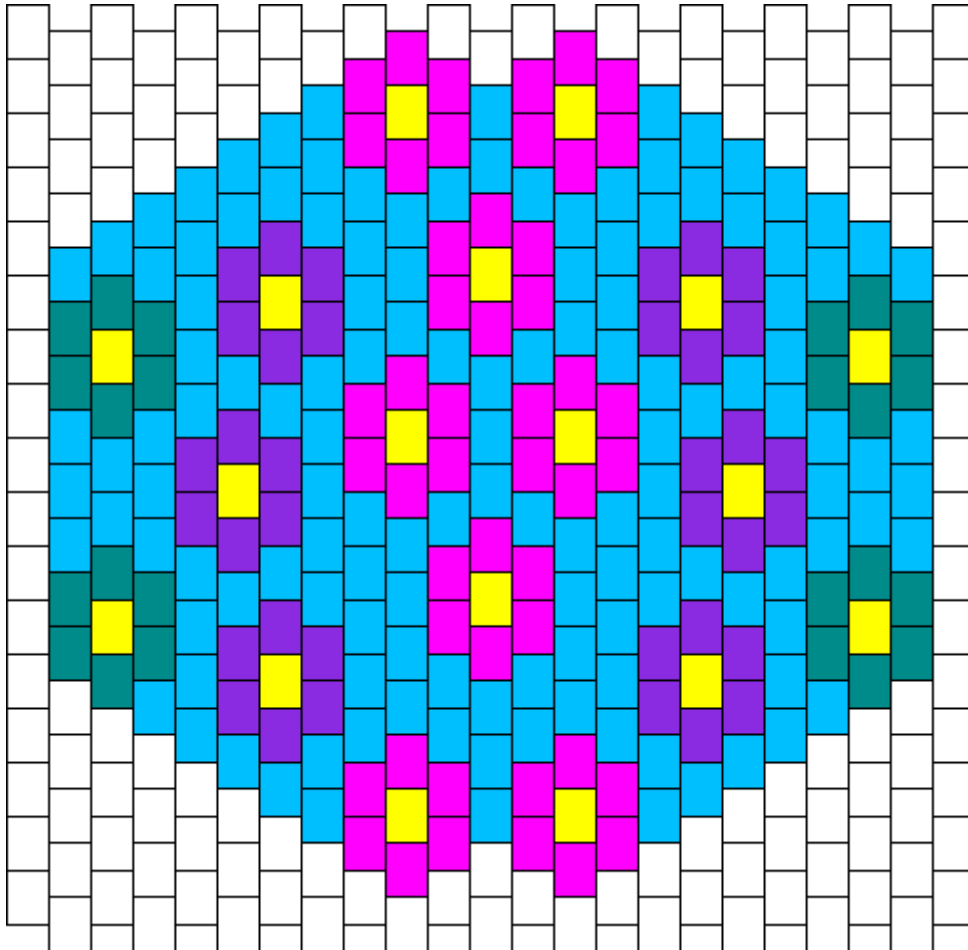

# Flower Mask Kandi Pattern

Created by: Kaoru

23 columns wide x 17 rows tall

134	48	18	36	24
-----	----	----	----	----