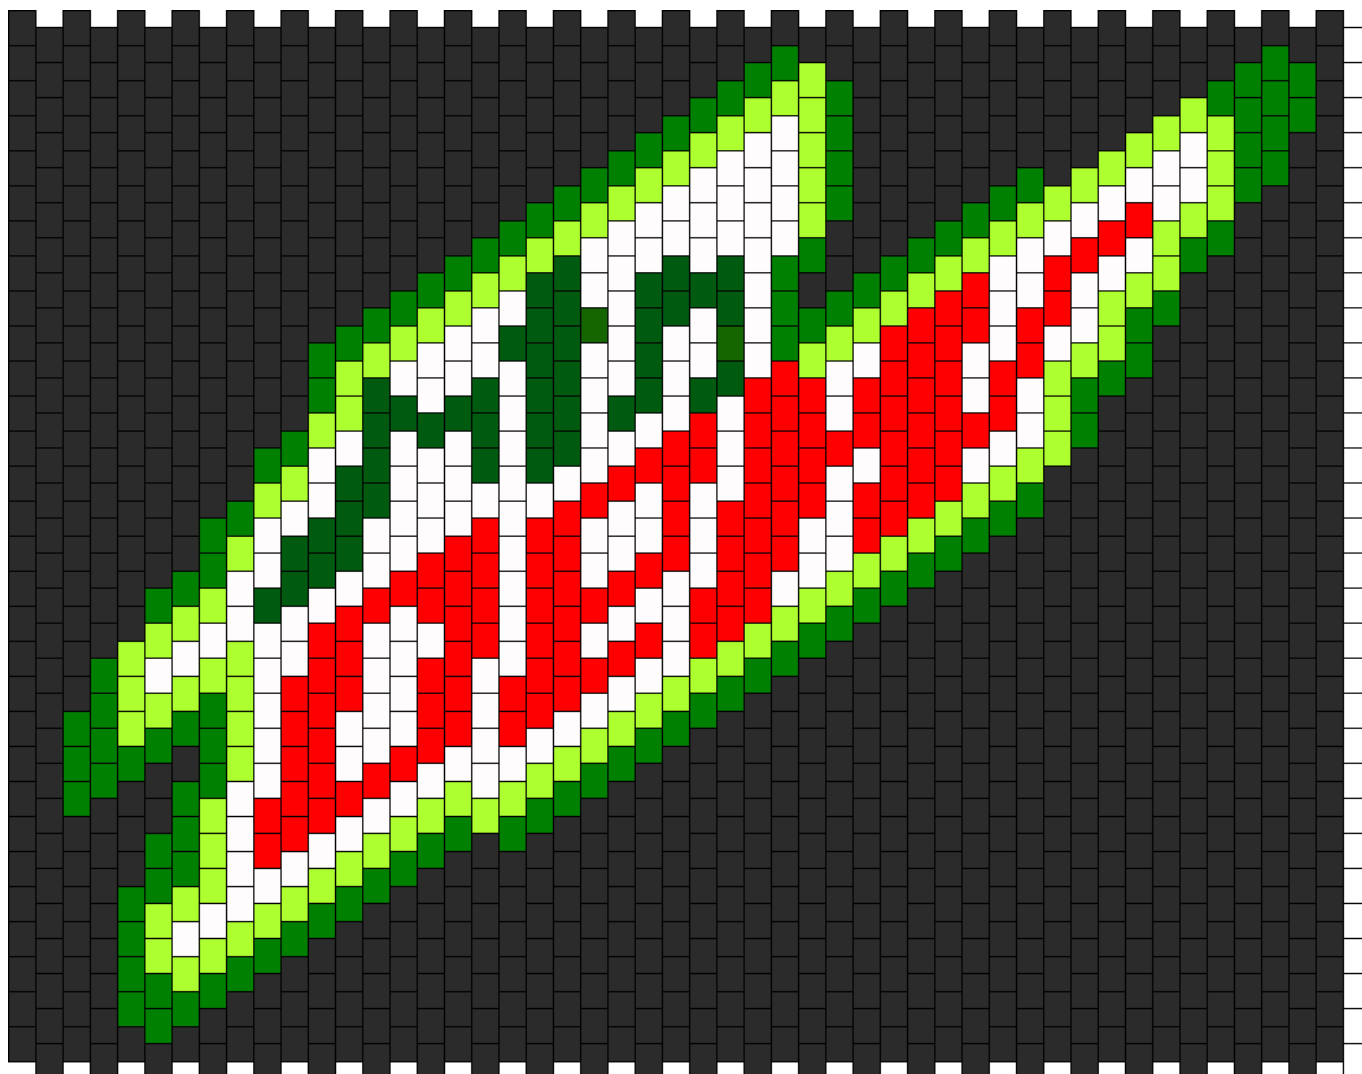

# Mtn Dew Lovers Bag Kandi Pattern

Created by: rEVOLution

50 columns wide x 30 rows tall

117	178	123	2	43	106	901
-----	-----	-----	---	----	-----	-----