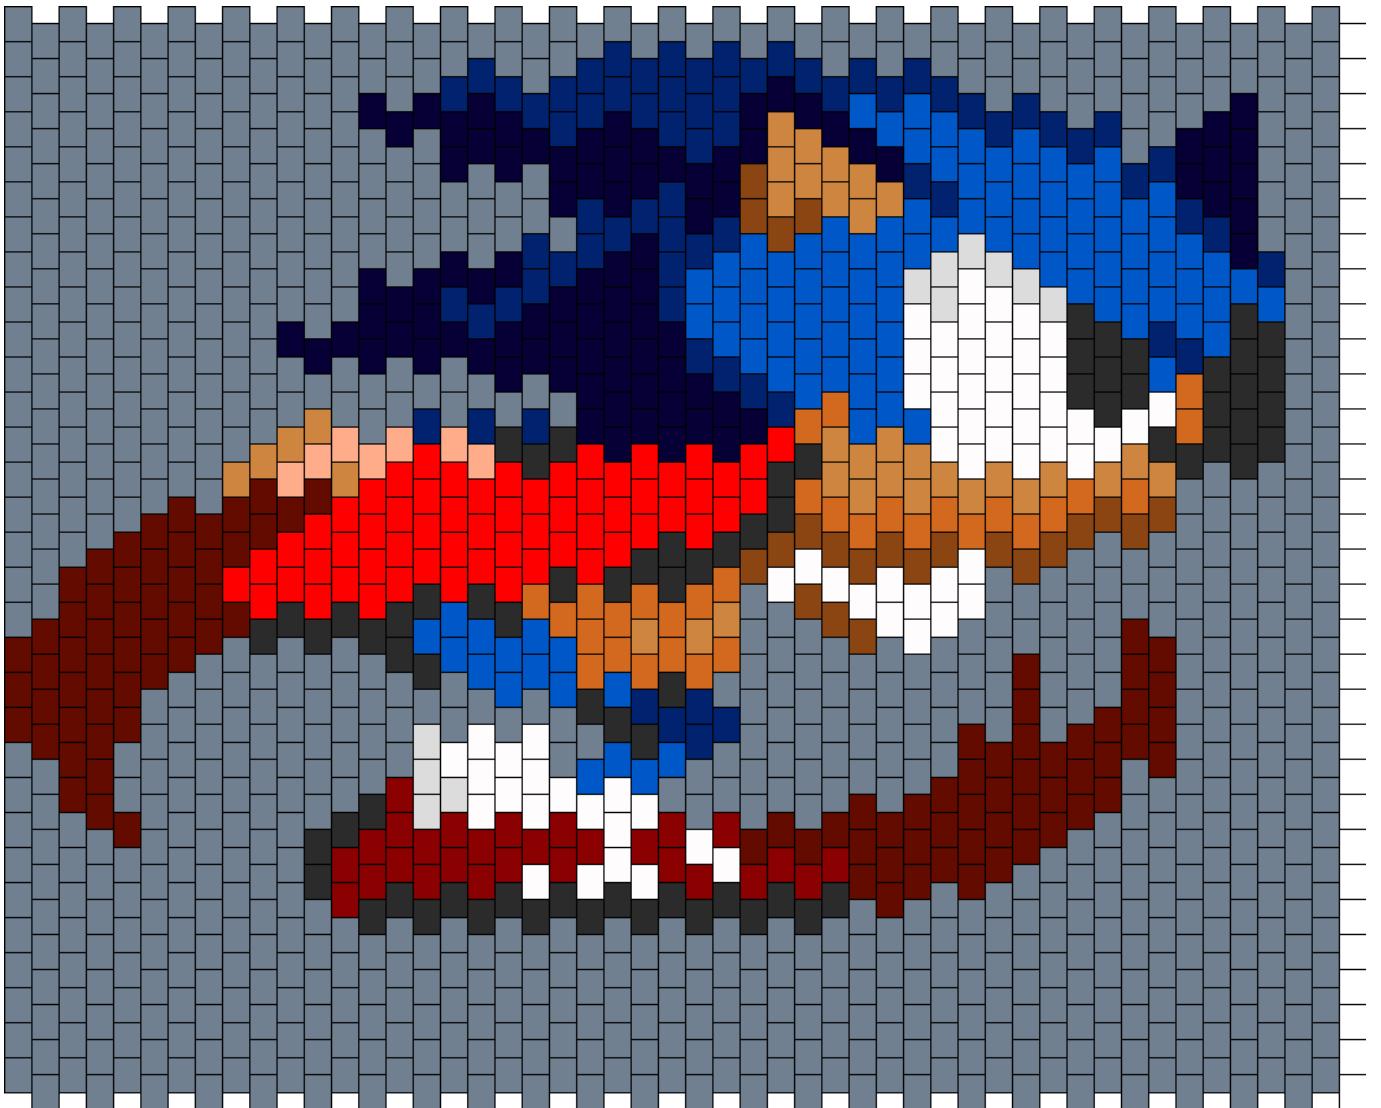

Old School Sonic Bag Pannel Kandi Pattern

Created by: rEVOLution

50 columns wide x 31 rows tall

98	60	73	64	11	28	34	31	22	90	7	72	101
828												