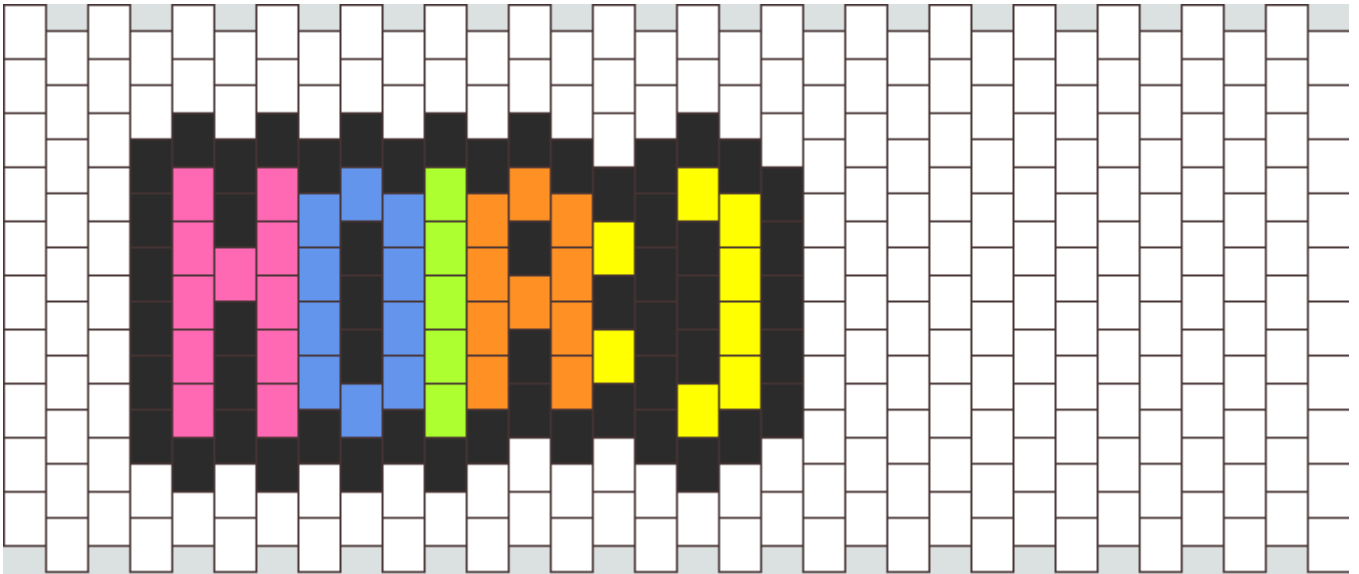

Hola Smile Kandi Pattern

Created by: WorthyKandiGurl

32 columns wide x 10 rows tall

221	11	5	10	55	10	8
-----	----	---	----	----	----	---