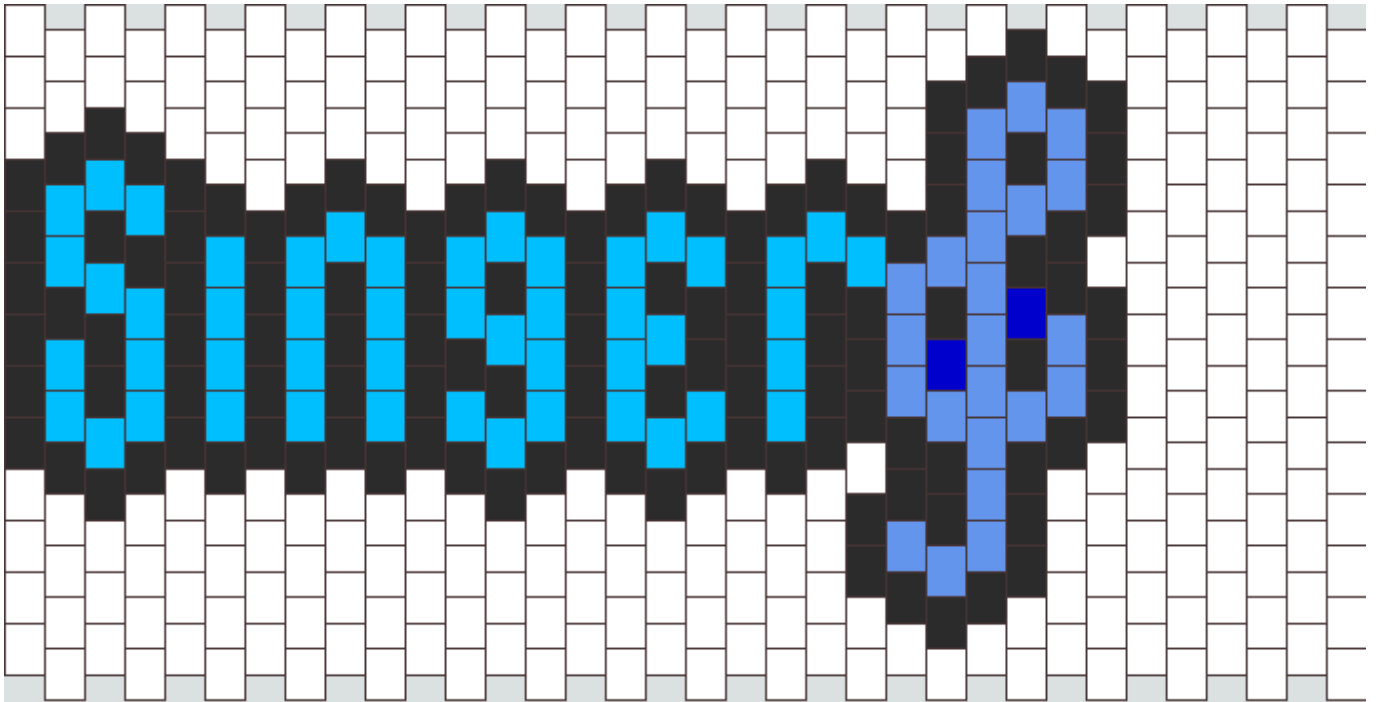

Singer Treble Cleff Kandi Pattern

Created by: WorthyKandiGurl

34 columns wide x 13 rows tall

252

49

23

2

116