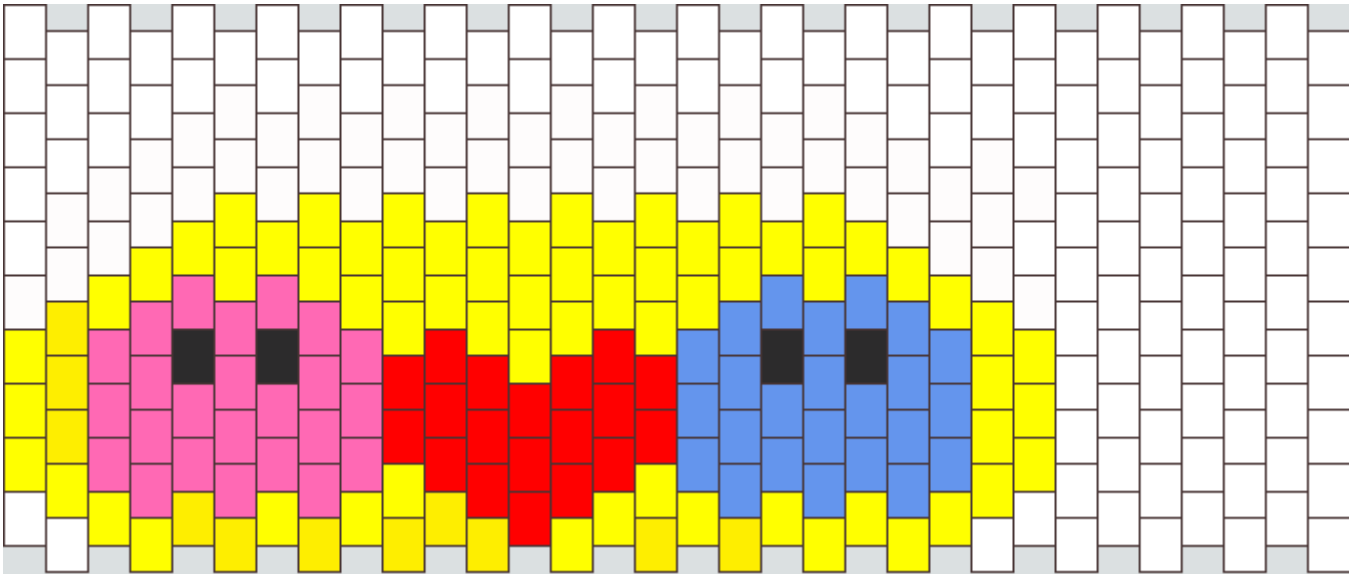

Dango Peyote Kandi Pattern

Created by: Morphine_maddie

32 columns wide x 10 rows tall

124	11	64	24	19	24	4	50
-----	----	----	----	----	----	---	----