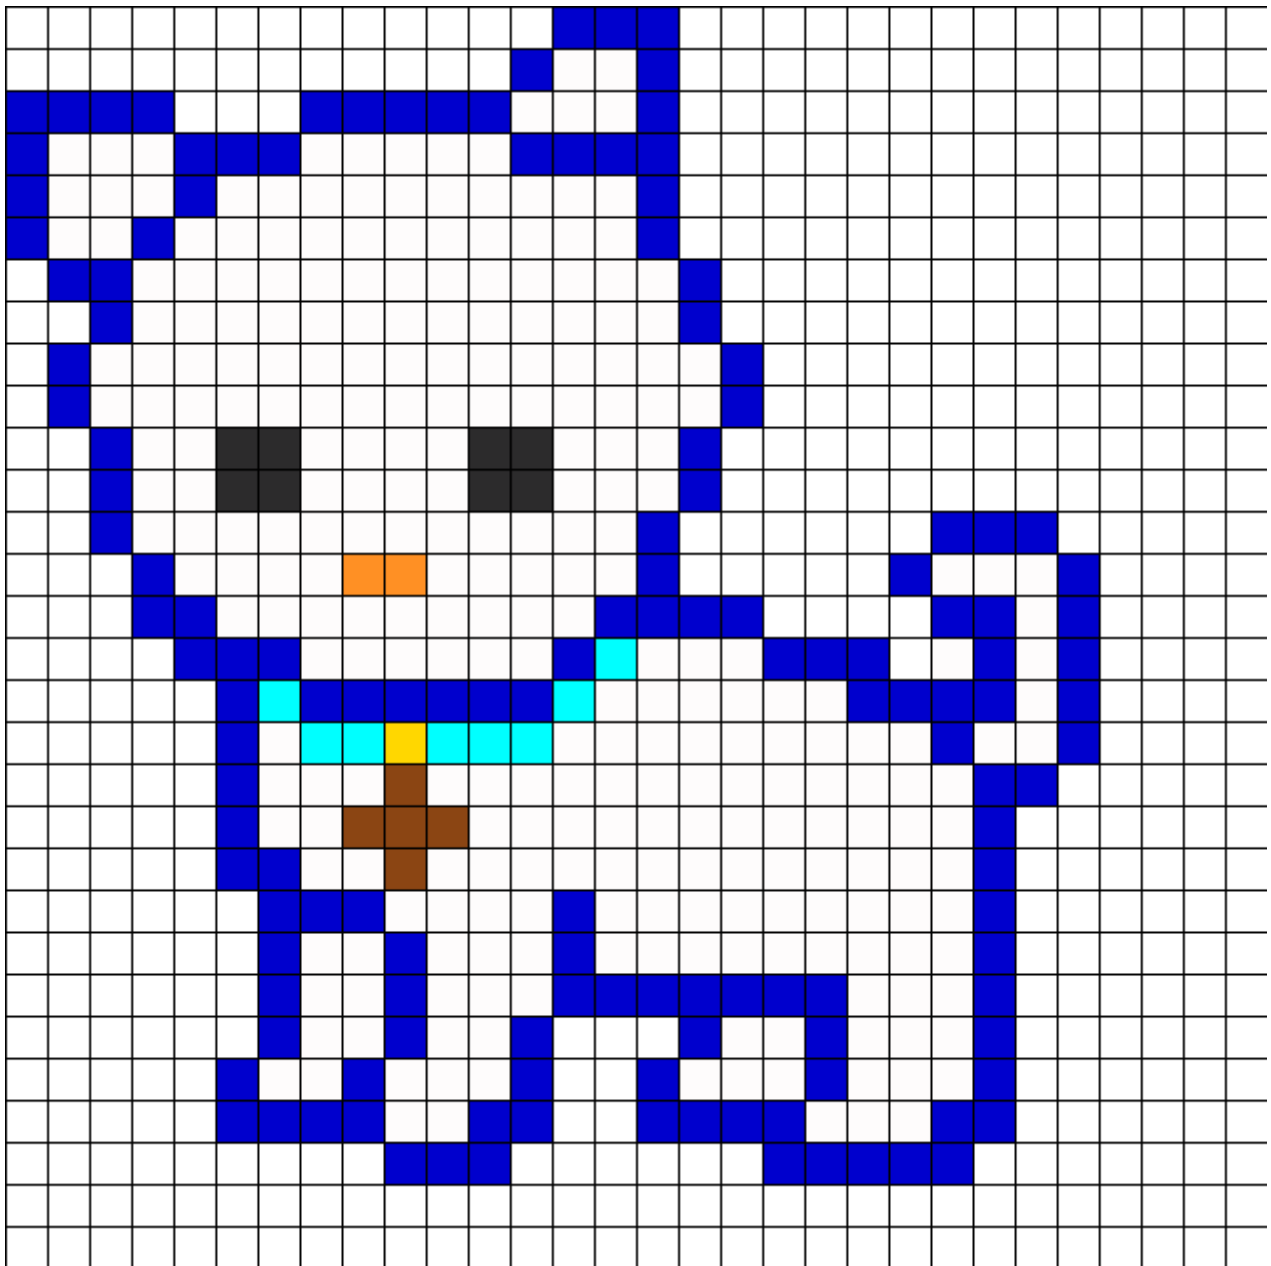

# Cute White Dog Kandi Pattern

Created by: EllieHasVanished

30 columns wide x 30 rows tall

282	143	8	2	8	1	5
-----	-----	---	---	---	---	---