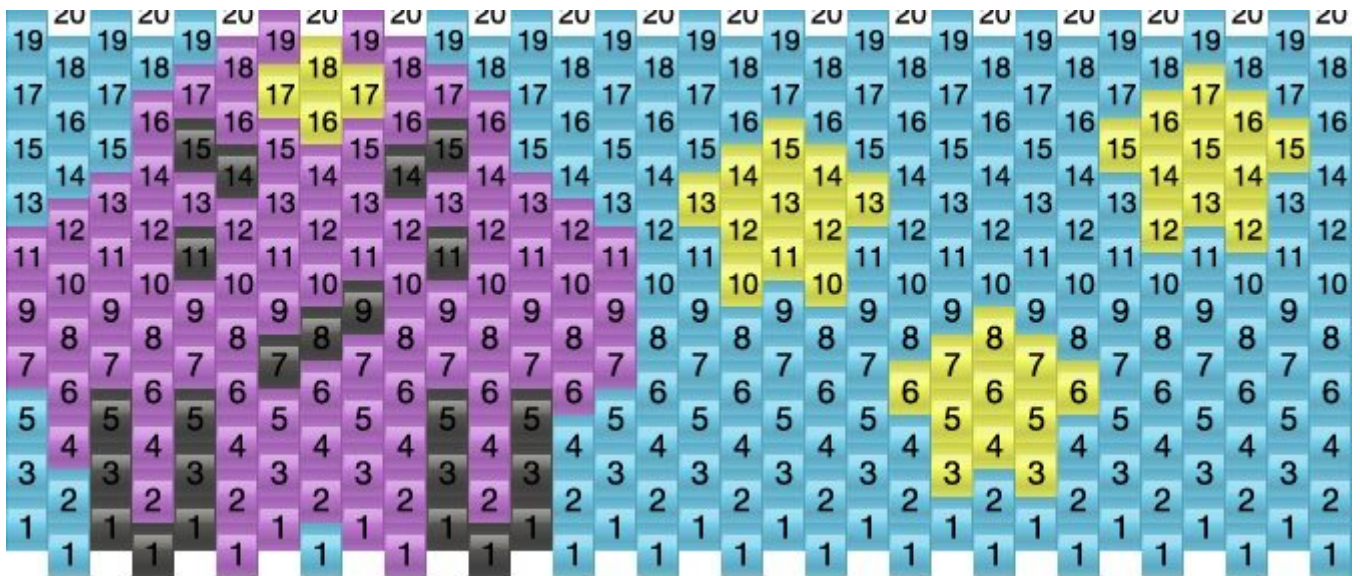

Lumpy Space Princess Kandi Pattern

Created by: Crumpet

32 columns wide x 10 rows tall

Light Blue: 173 Lilac: 87 Black: 23 Yellow: 37