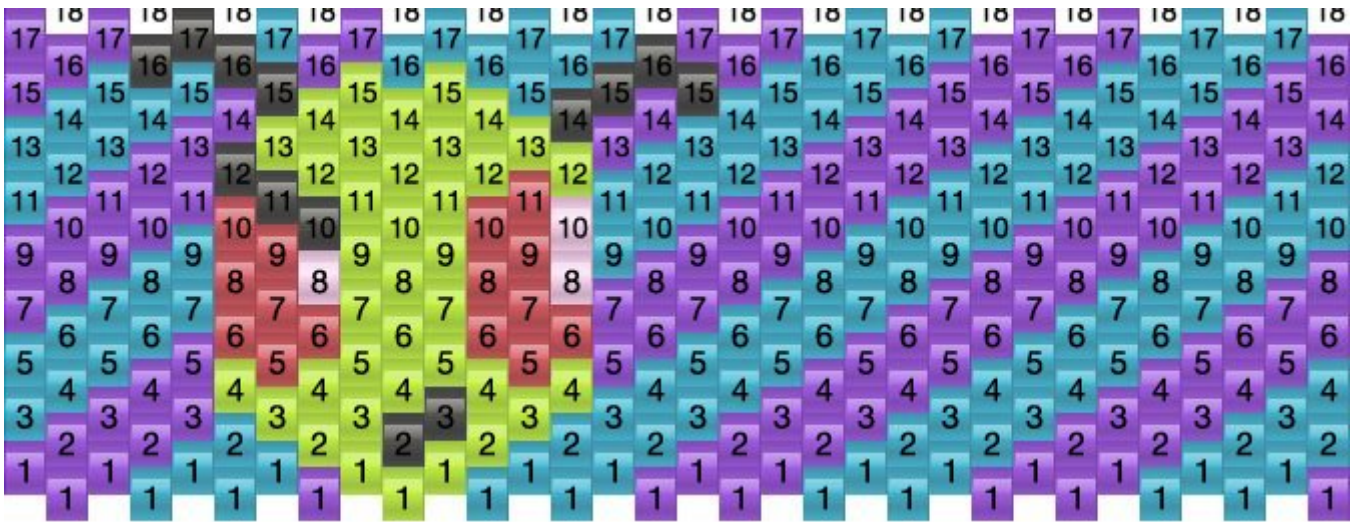

# Zim Kandi Pattern

Created by: Crumpet

32 columns wide x 9 rows tall

Blue Violet: 105 Turquoise: 115 Black: 13 Red: 15 Light green :37 Light Pink: 3