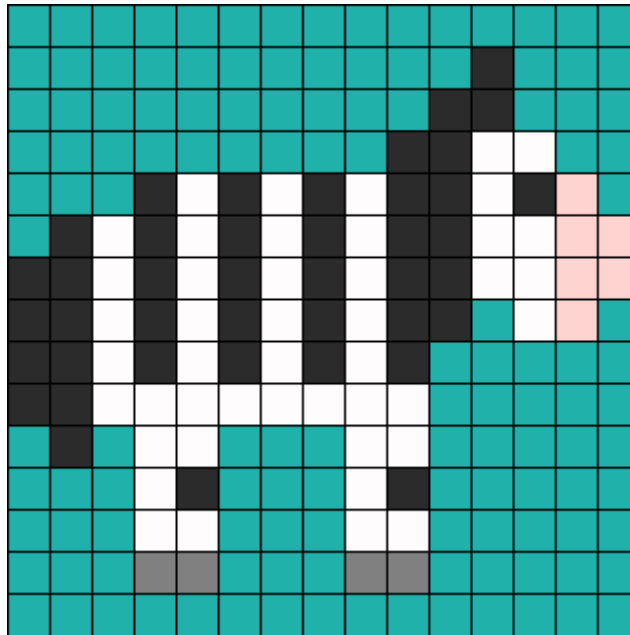

Zebra Kandi Pattern

Created by: foytoy

15 columns wide x 15 rows tall

45

42

4

6

128