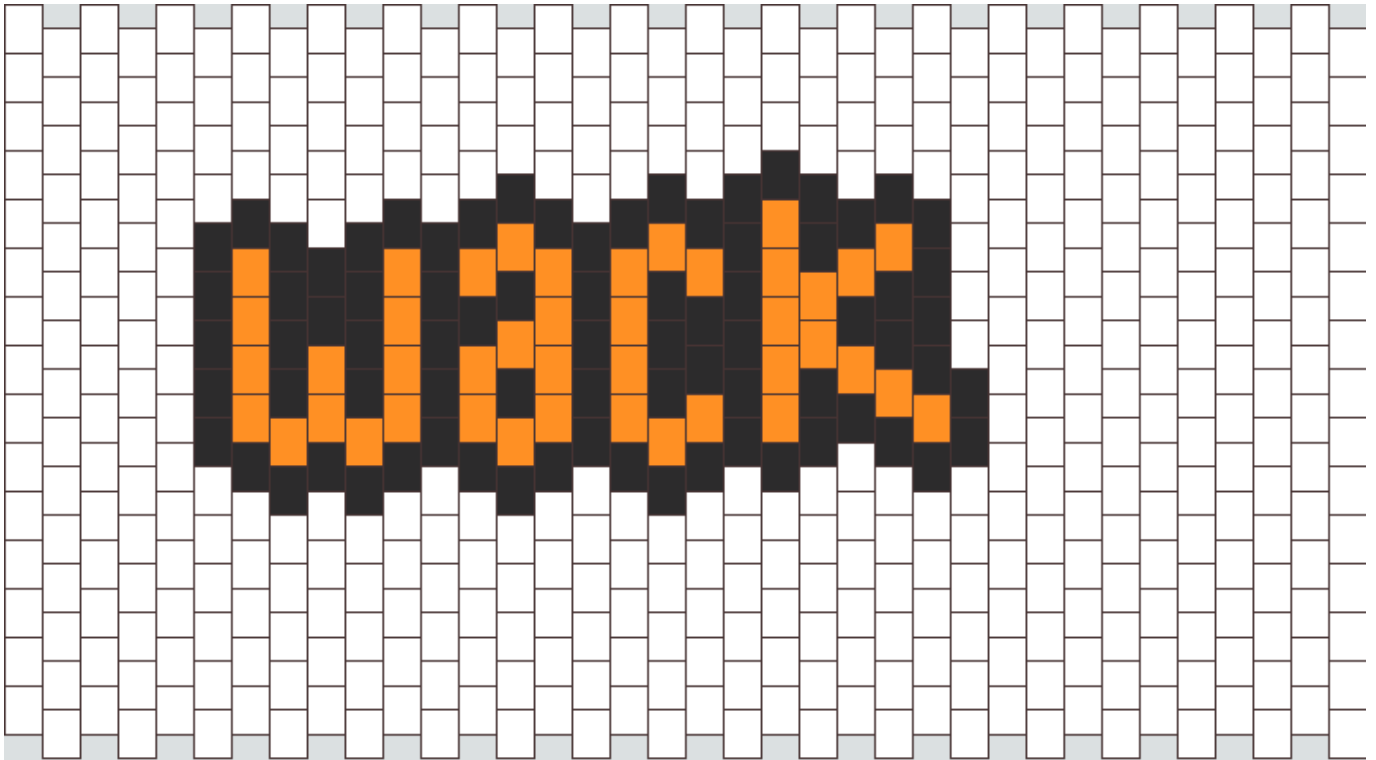

Wack Kandi Pattern

Created by: Bunny_Boo

36 columns wide x 15 rows tall

420

42

78