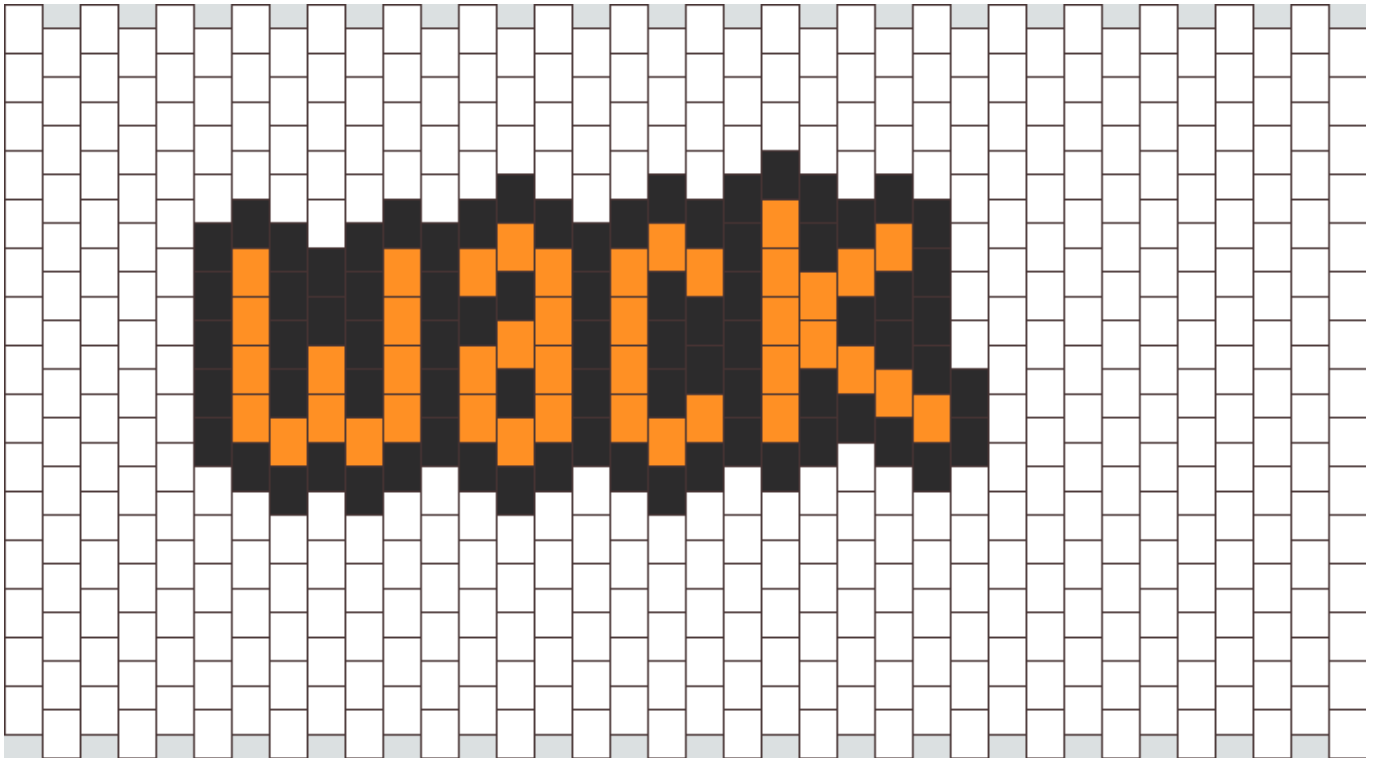

Wack Kandi Pattern

Created by: Bunny_Boo

36 columns wide x 15 rows tall

420

42

78