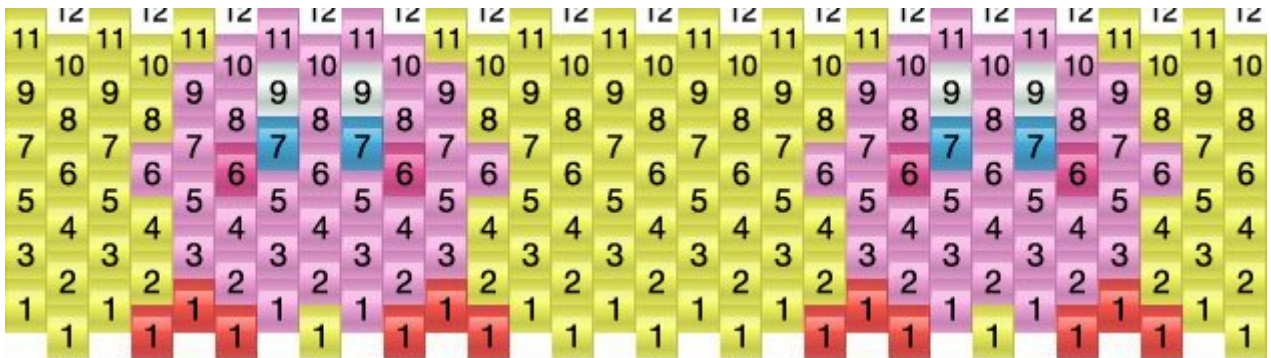

Small Kirby Kandi Pattern

Created by: Crumpet

30 columns wide x 6 rows tall

Yellow: 94 Pink: 62 Red: 12 Hot Pink: 4 Black: 4 Dark Turquoise: 4