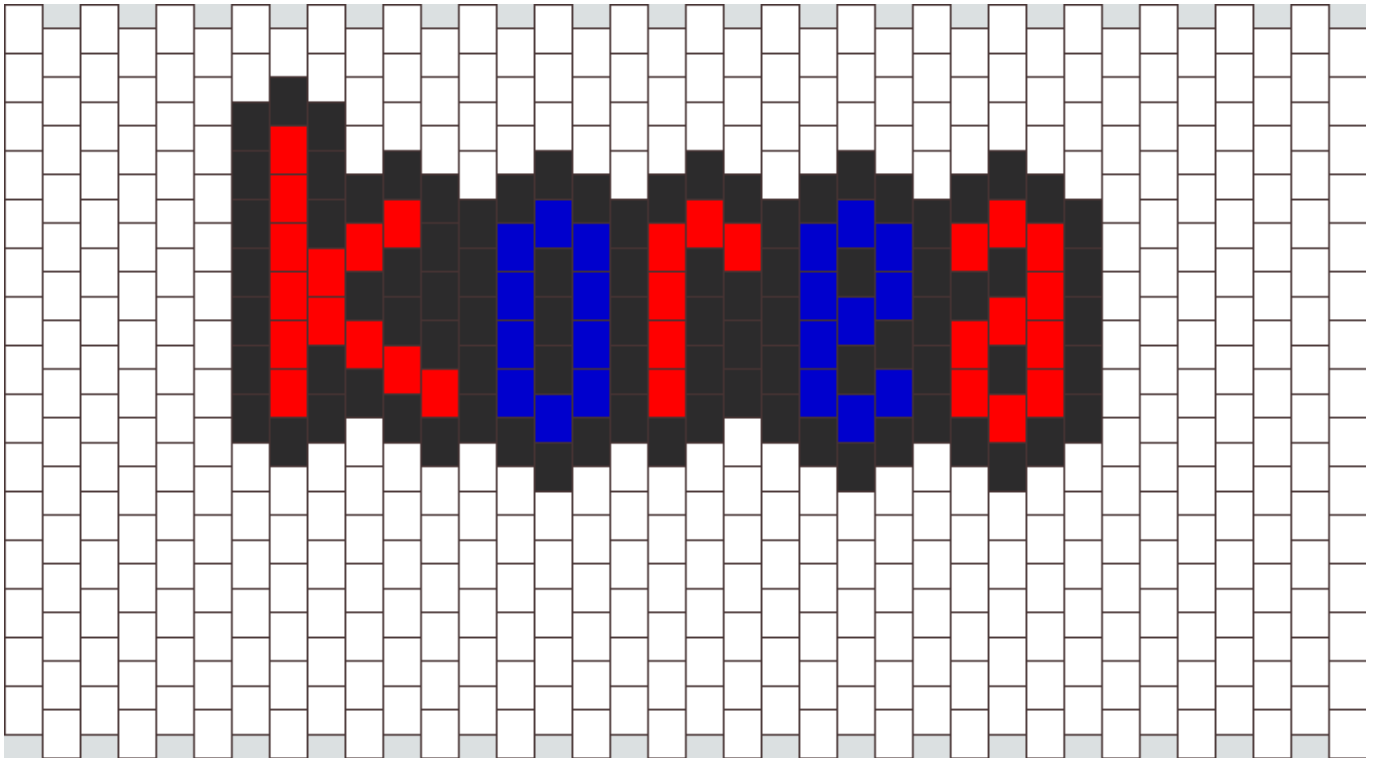

Korea Kandi Pattern

Created by: Bunny_Boo

36 columns wide x 45 rows tall

1500	29	20	89
------	----	----	----