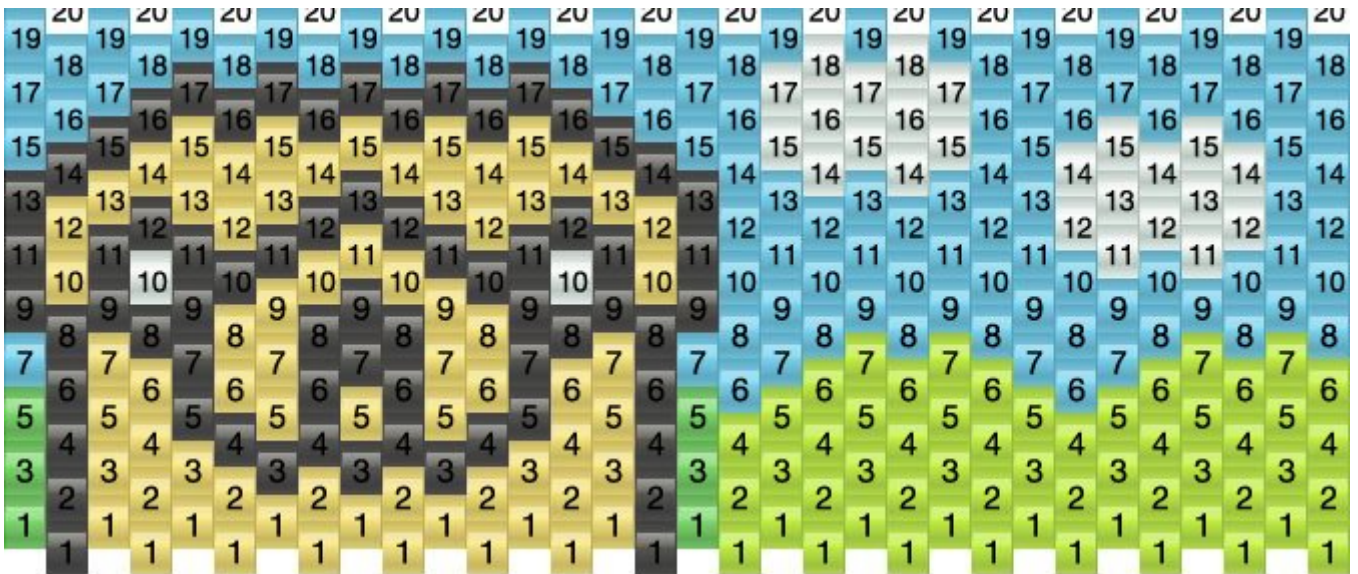

# Jake Adventure Time Kandi Pattern

Created by: Crumpet

32 columns wide x 10 rows tall

Light Blue: 98 Black: 67 Green: 6 Yellow: 68 26 Light green :55