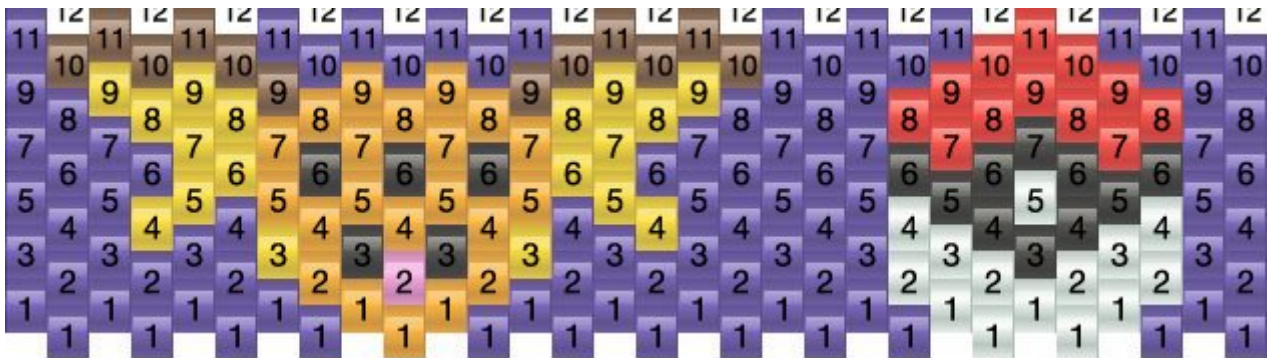

Tiny Raichu Kandi Pattern

Created by: Crumpet

30 columns wide x 6 rows tall

Lilac: 87 Brown: 12 Gold :18 Orange: 21 Black: 15 Pink: 1 Red: 12 Black: 14