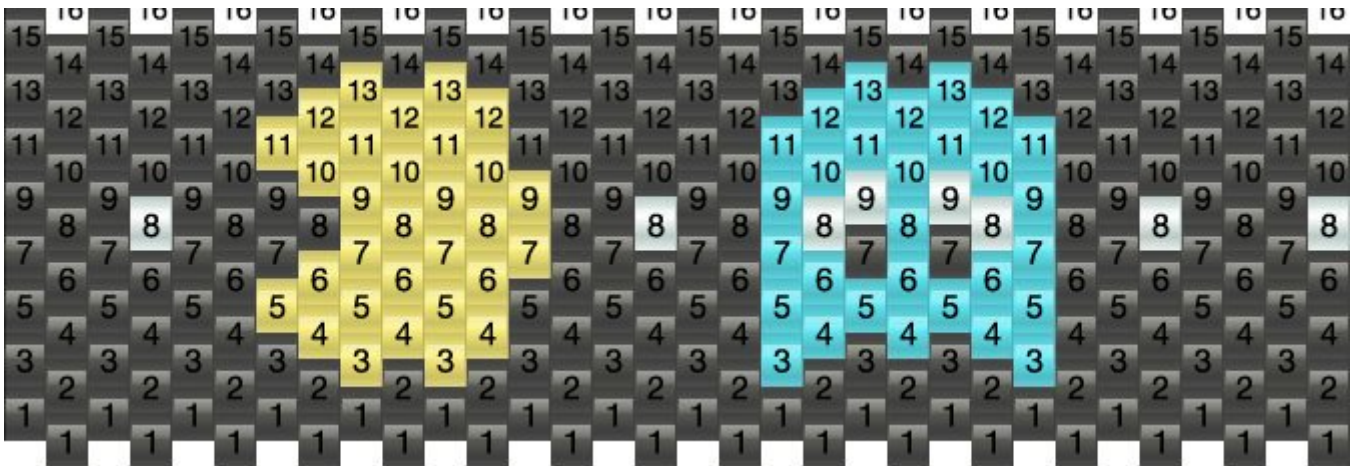

# Pacmansmall Kandi Pattern

Created by: Crumpet

32 columns wide x 8 rows tall

Black: 189  8 Yellow: 30  Light Turquoise: 29 