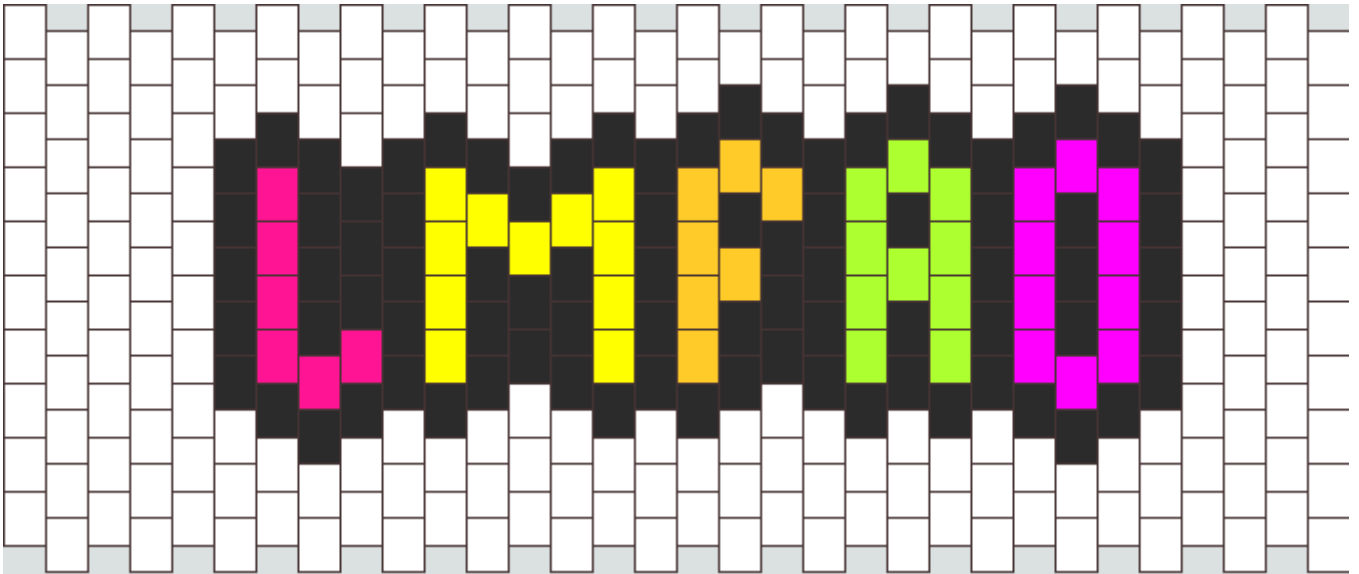

LMFAO Kandi Pattern

Created by: Bunny_Boo

32 columns wide x 10 rows tall

193	83	6	11	10	10	7
-----	----	---	----	----	----	---