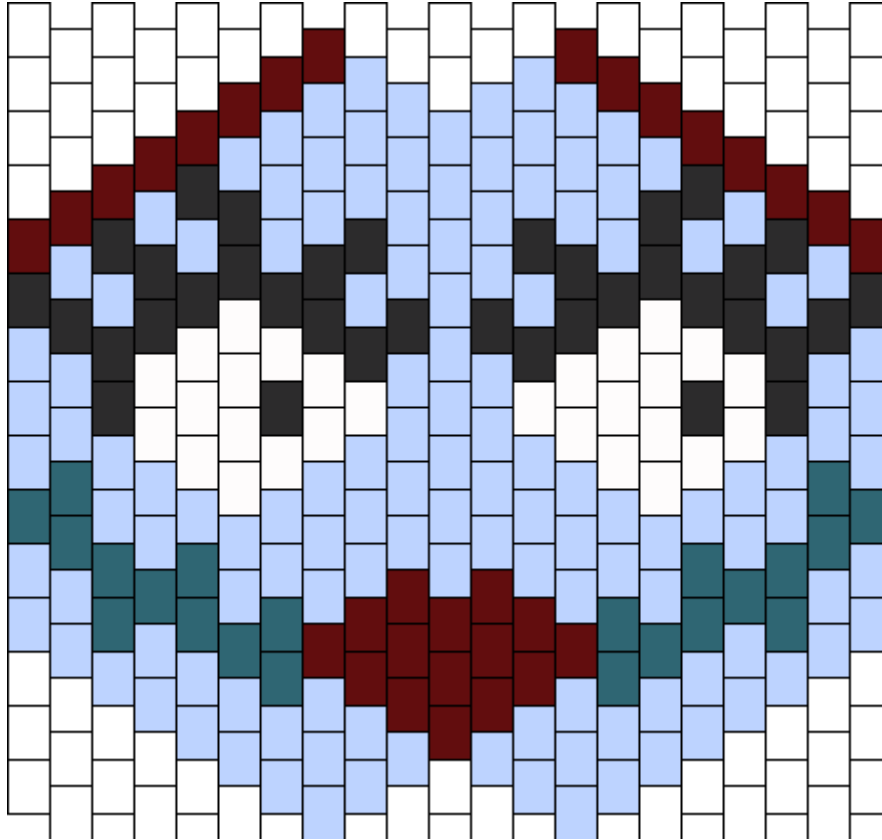

Nightmare Before Christmas Sally Face Mask Kandi Pattern

Created by: LoliPoison

21 columns wide x 15 rows tall

133	28	36	22	31
-----	----	----	----	----