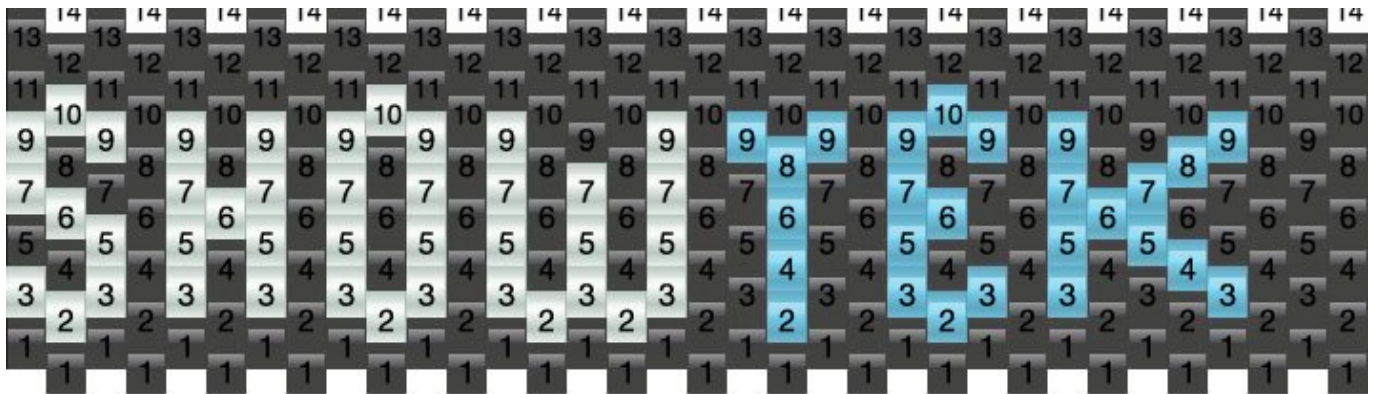

Showtek Kandi Pattern

Created by: Crumpet

34 columns wide x 7 rows tall

Black: 171 41 Light Blue: 26