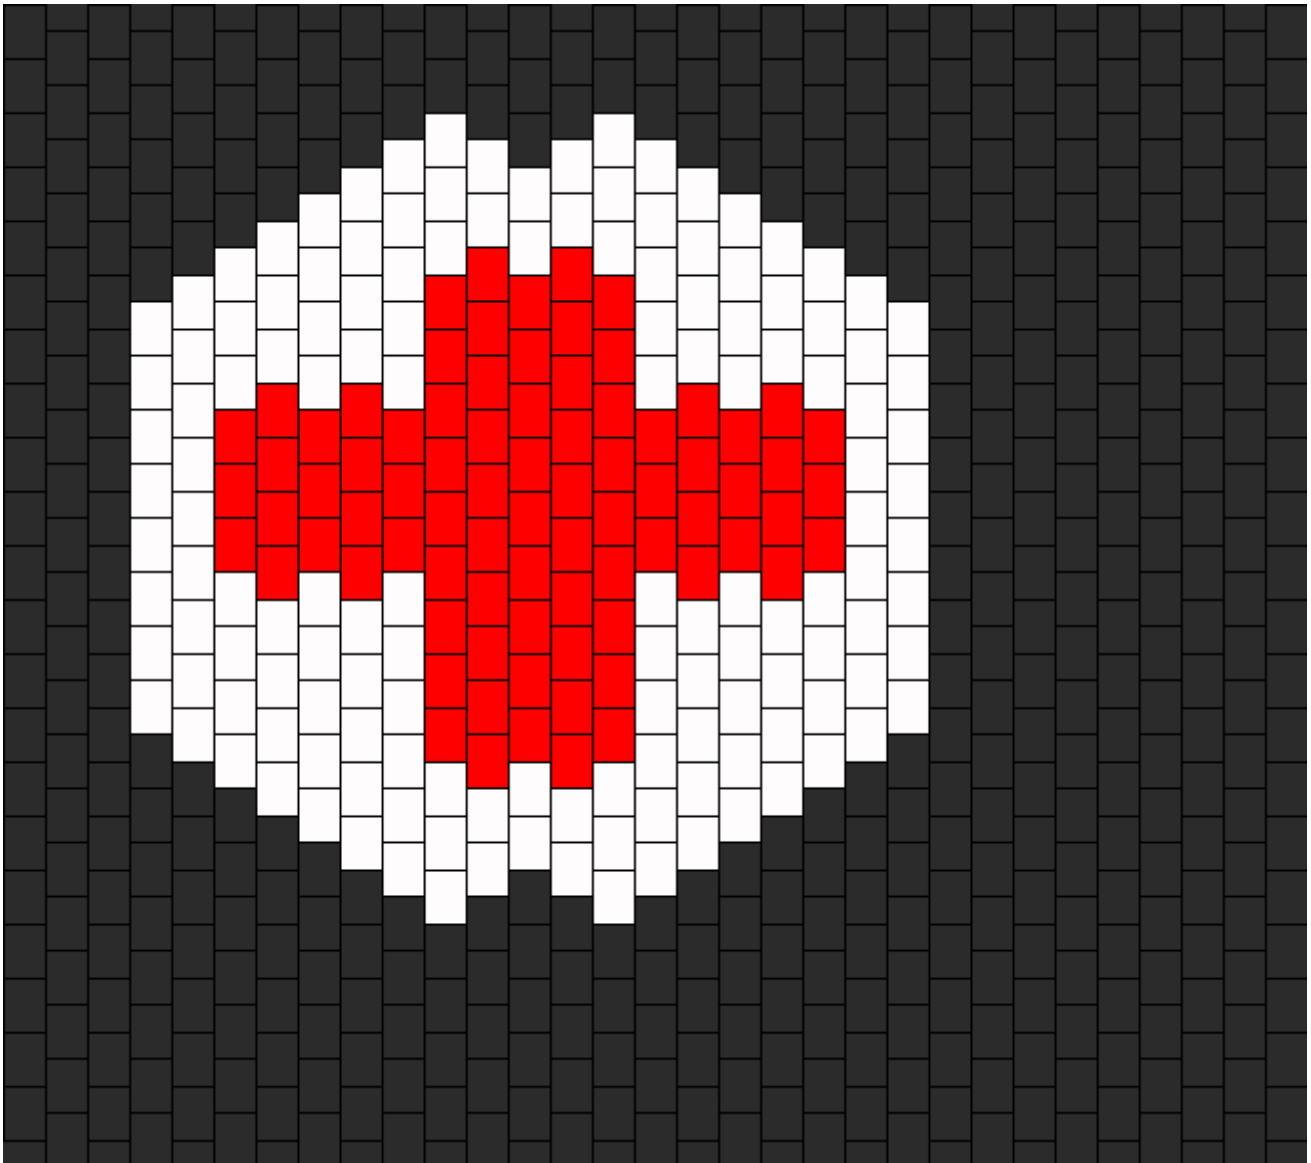

# Nurse Mask Kandi Pattern

Created by: lita

31 columns wide x 22 rows tall

144

457

81