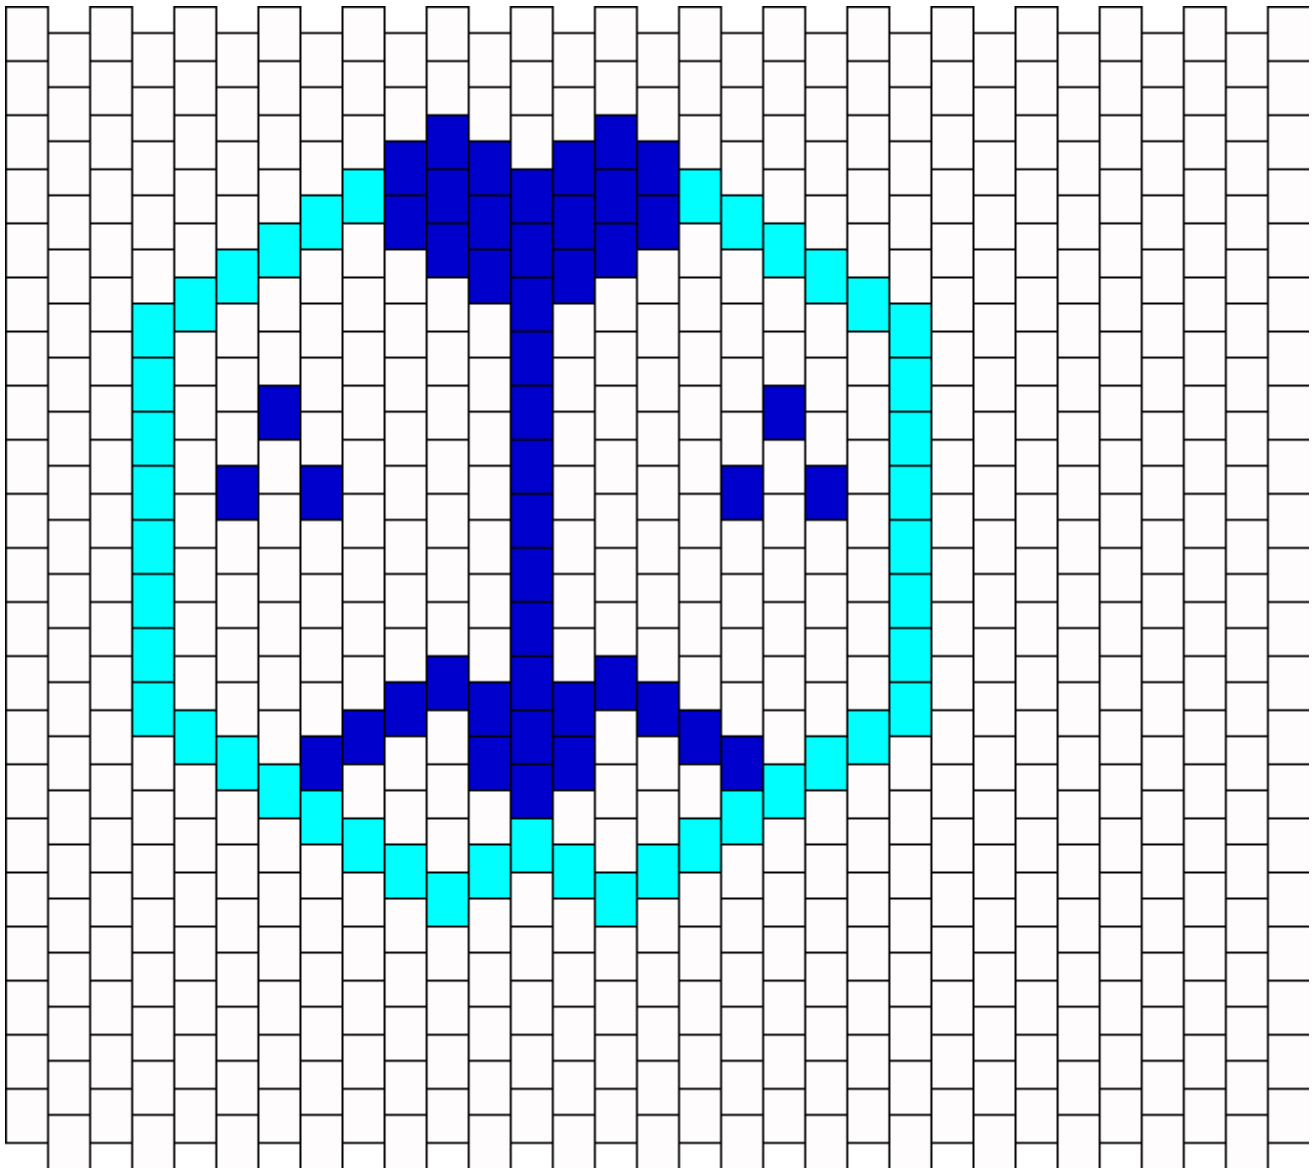

# Blue Care Bear Mask Kandi Pattern

Created by: lita

31 columns wide x 21 rows tall

562

46

43