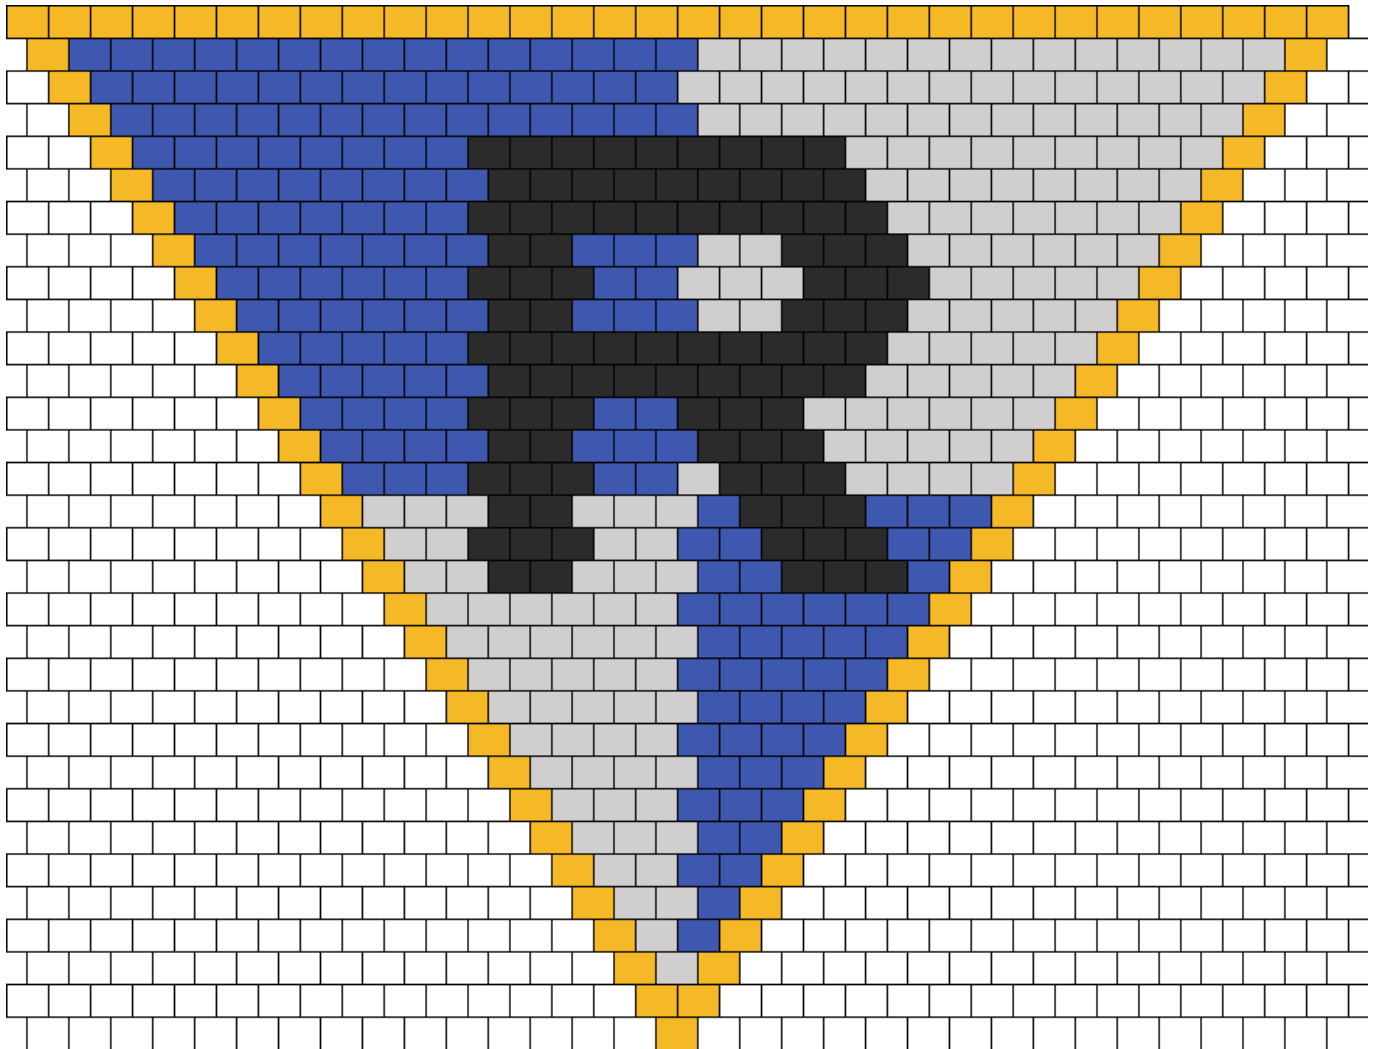

Harry Potter Ravenclaw Crest Kandana Kandi Pattern

Created by: LoliPoison

32 columns wide x 32 rows tall

93	96	168	171
----	----	-----	-----