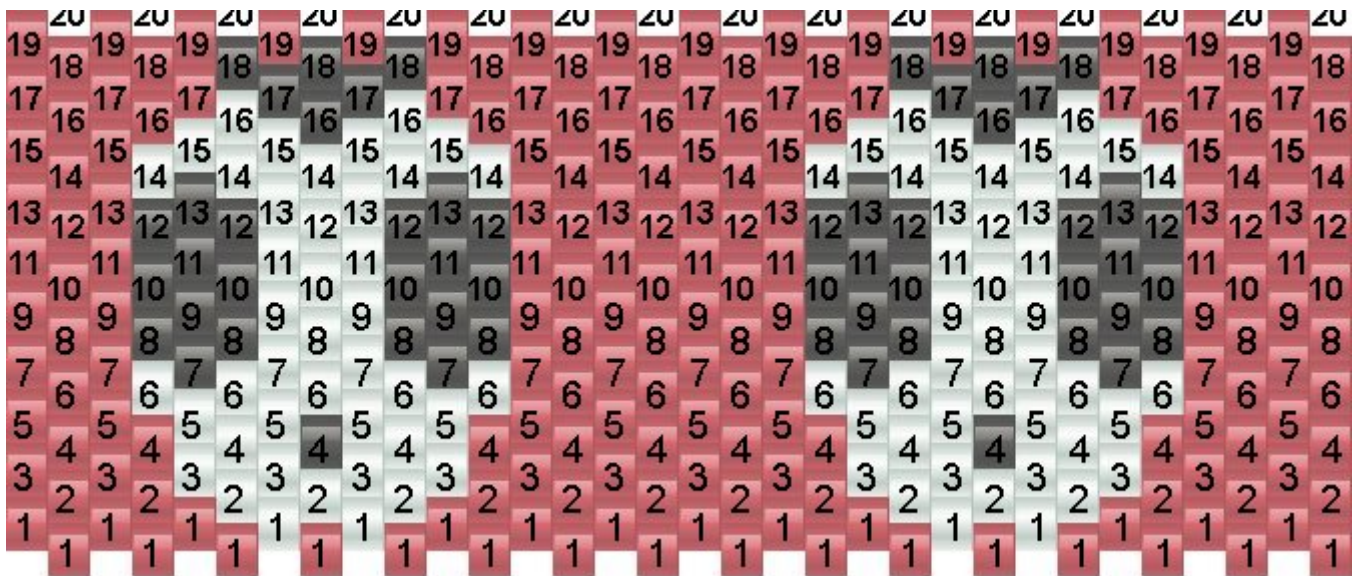

Spooky Kandi Pattern

Created by: Crumpet

32 columns wide x 10 rows tall

Red: 182 84 Black: 54