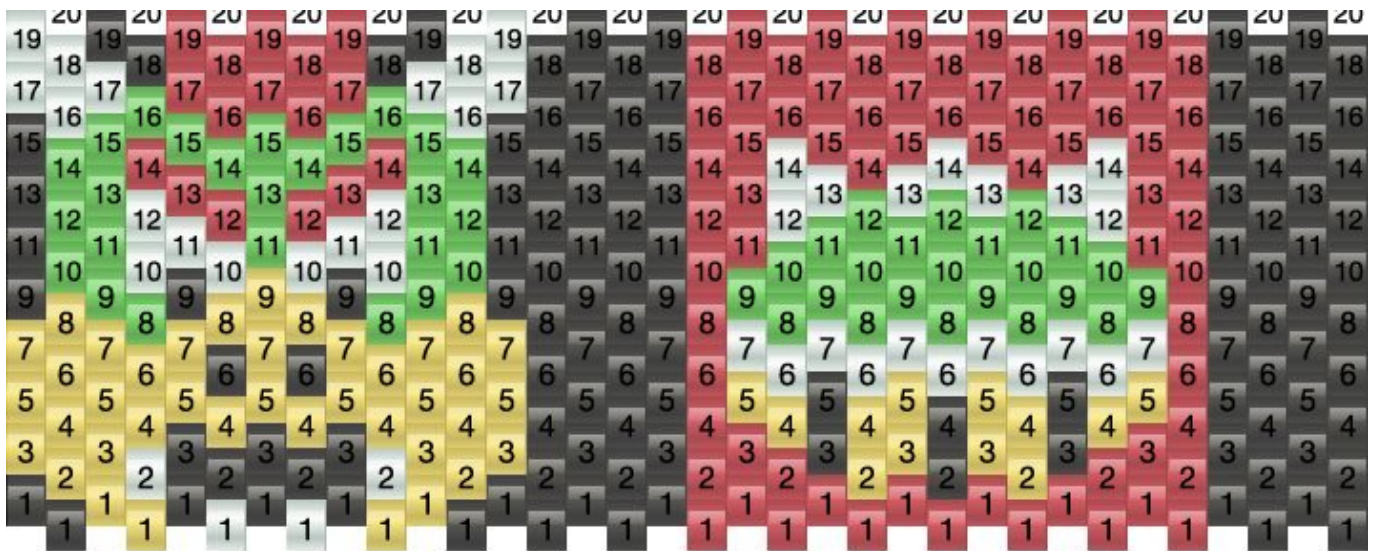

Bowser Kandi Pattern

Created by: Crumpet

36 columns wide x 10 rows tall

44 Black: 156 Yellow: 78 Green: 50 Red: 32