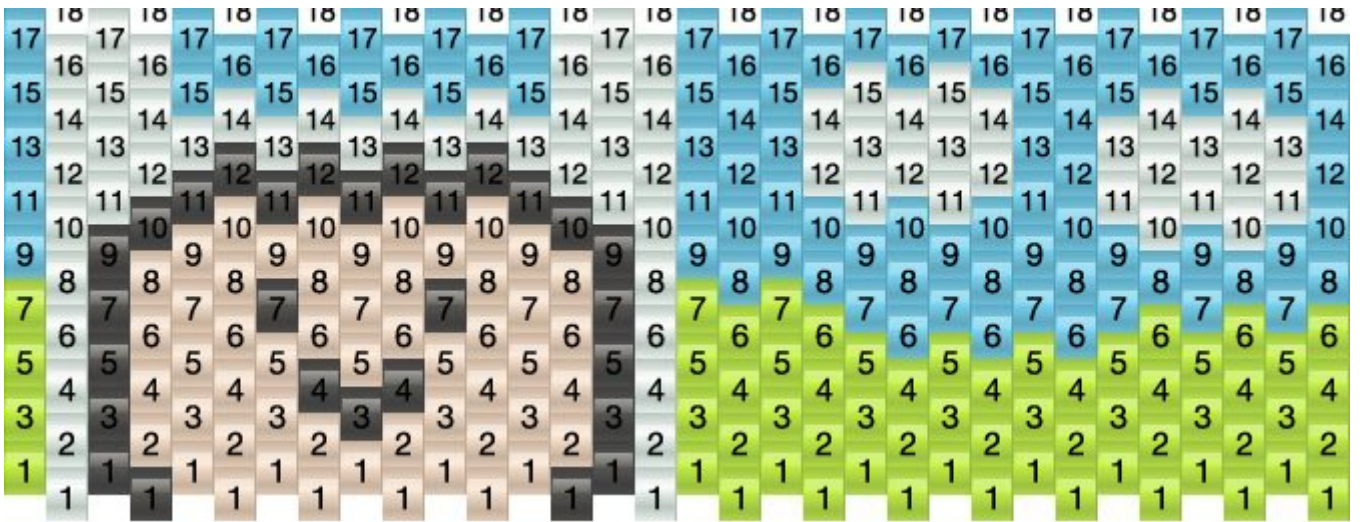

Finn Kandi Pattern

Created by: Crumpet

32 columns wide x 10 rows tall

Light Blue: 91 Light green :64 Black: 66 61 Skin color: 38