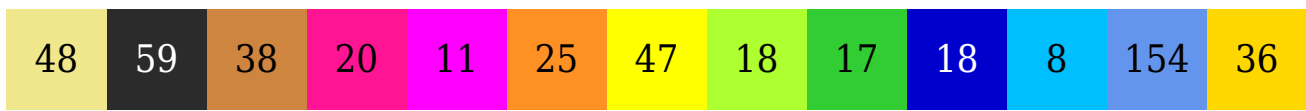

Afro Ken Kandi Pattern

Created by: killer_barbie

32 columns wide x 16 rows tall

13