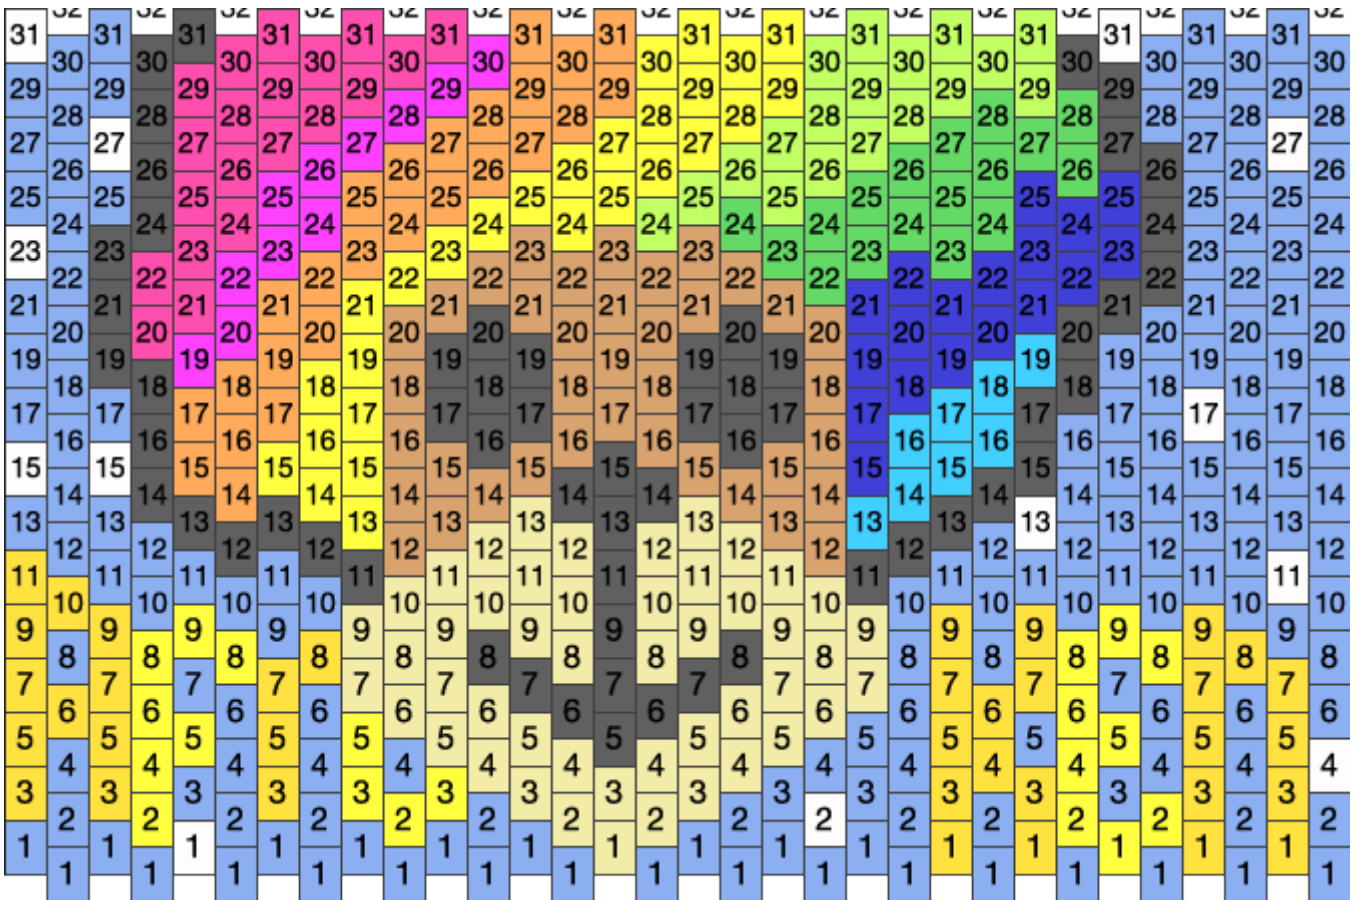

Afro Ken Kandi Pattern

Created by: killer_barbie

32 columns wide x 16 rows tall

13