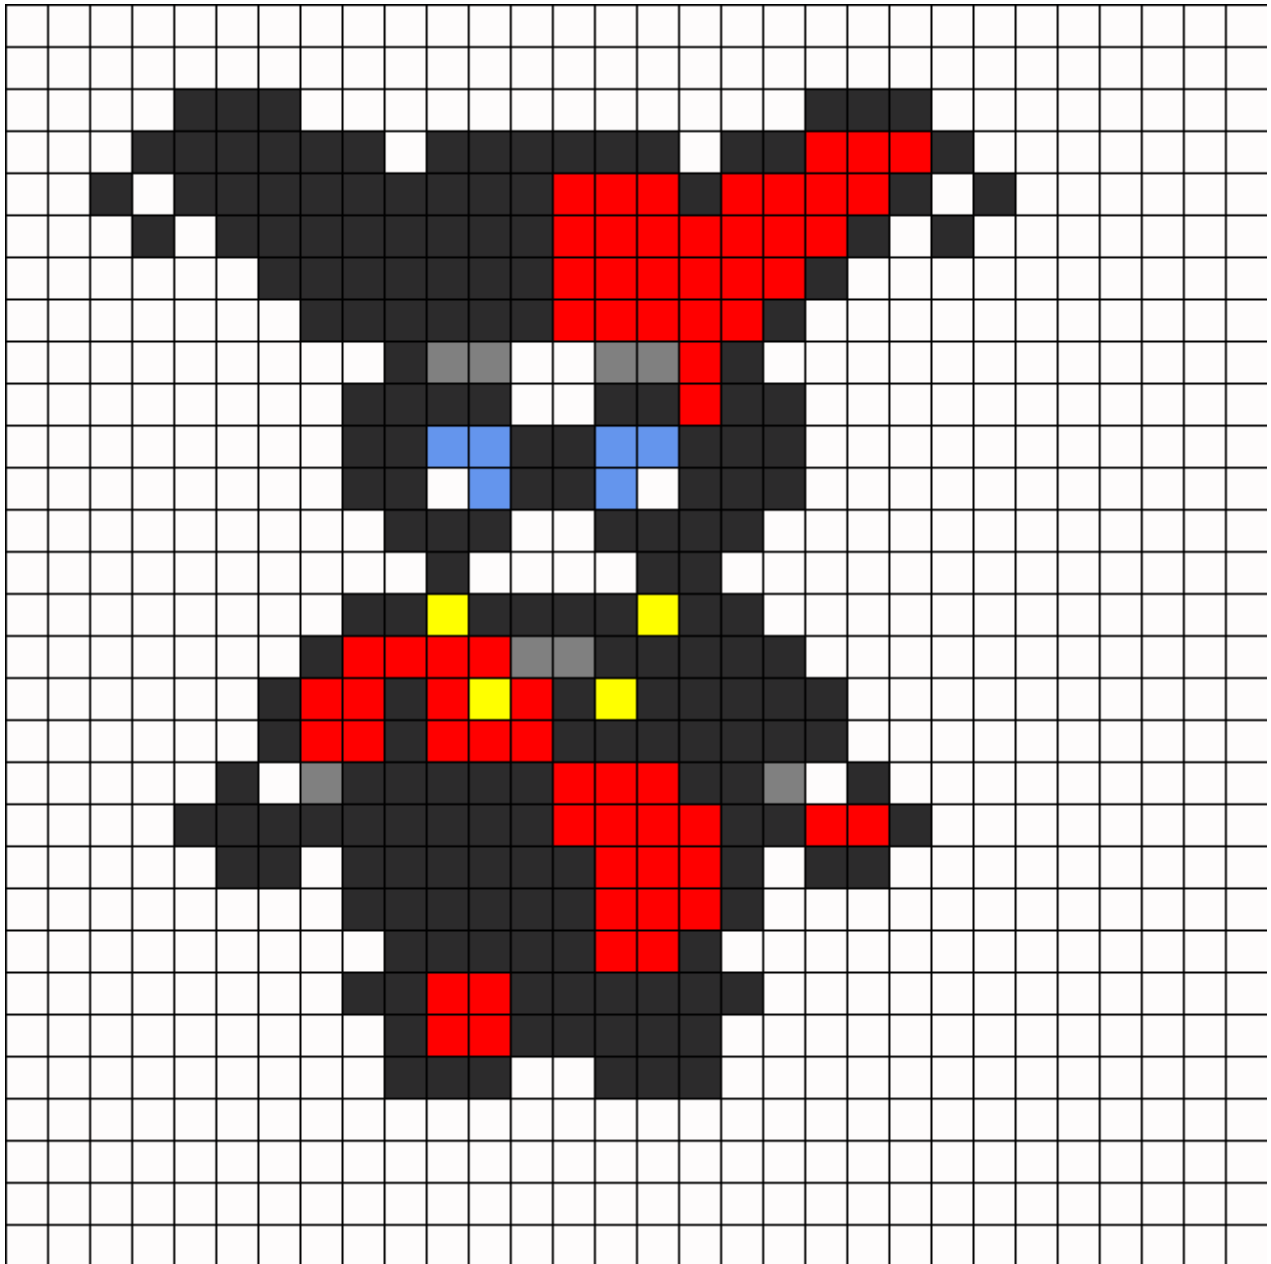

Harley Quinn Perler Bead Kandi Pattern

Created by: AliceElectrikk

30 columns wide x 30 rows tall

628	190	64	8	6	4
-----	-----	----	---	---	---