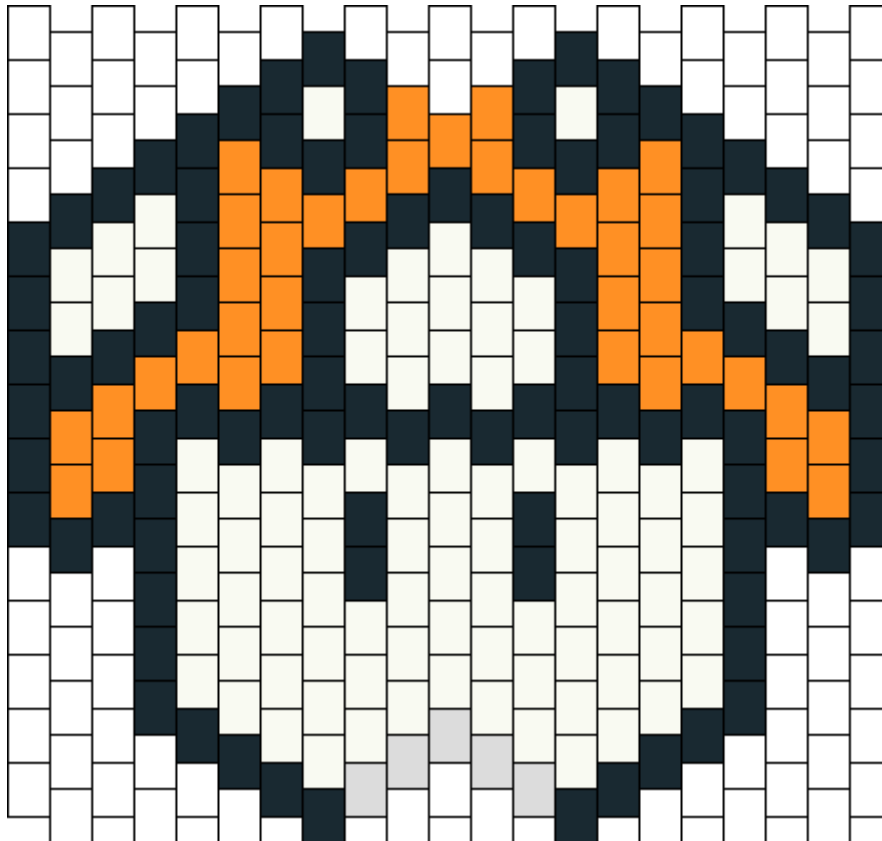

Super Mario Orange Mushroom Mask Kandi Pattern

Created by: LoliPoison

21 columns wide x 15 rows tall

98	94	5	39
----	----	---	----