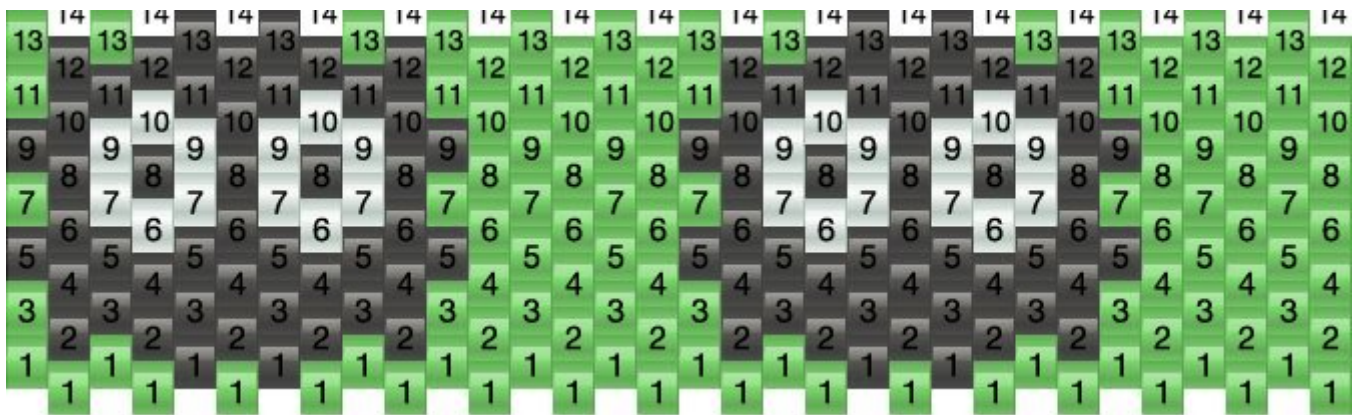

# Sootballs Kandi Pattern

Created by: Crumpet

32 columns wide x 7 rows tall

Green: 108 Black: 92 24