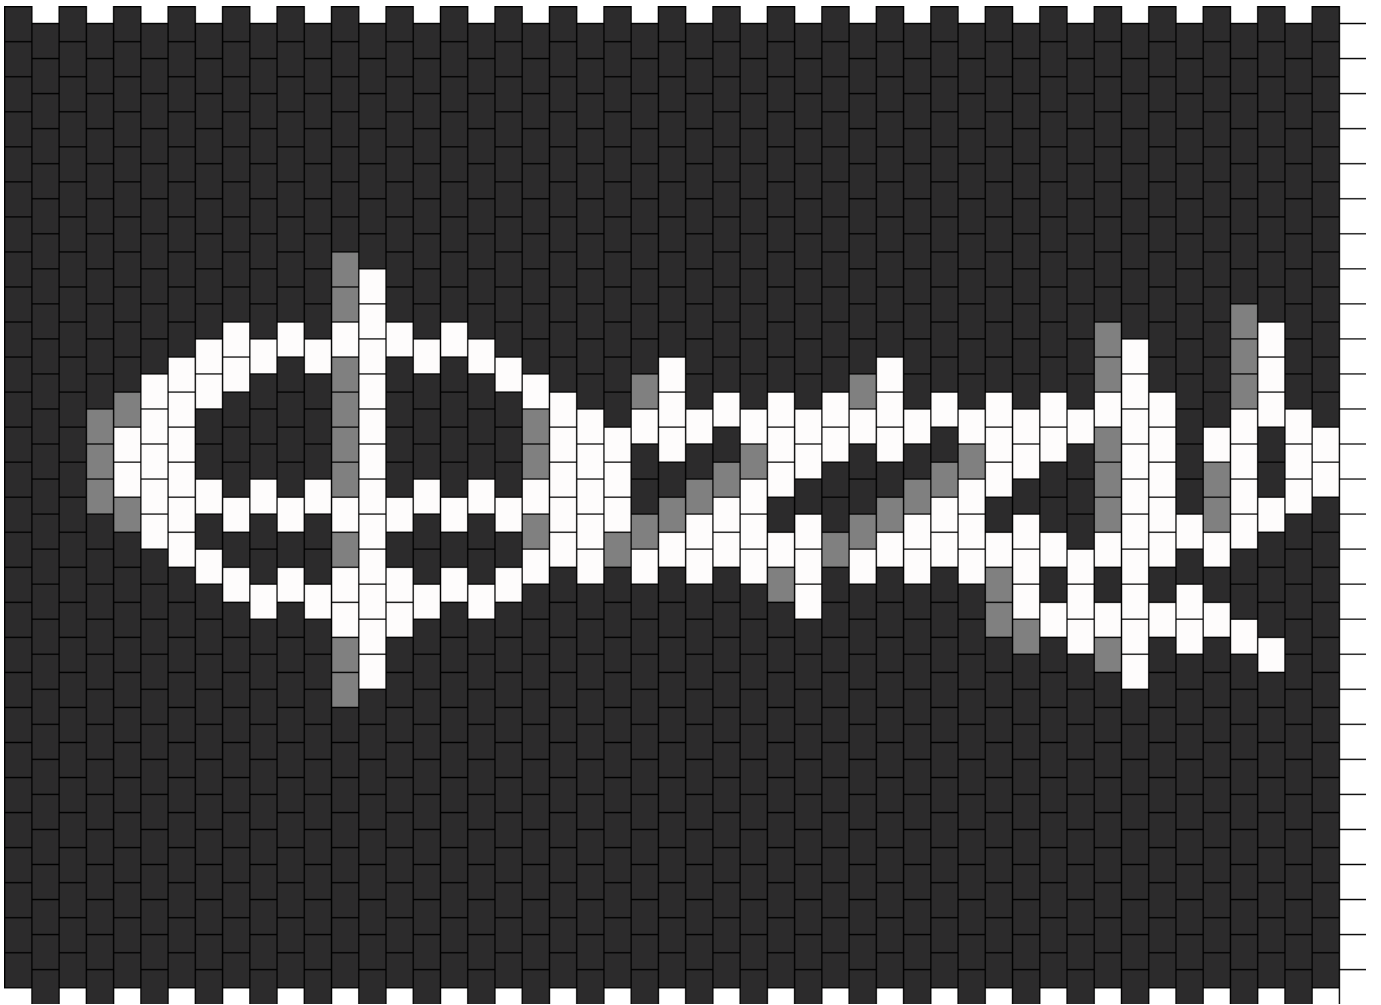

Ozzy Bag Pannel Kandi Pattern

Created by: rEVOLution

50 columns wide x 28 rows tall

178 1148 46