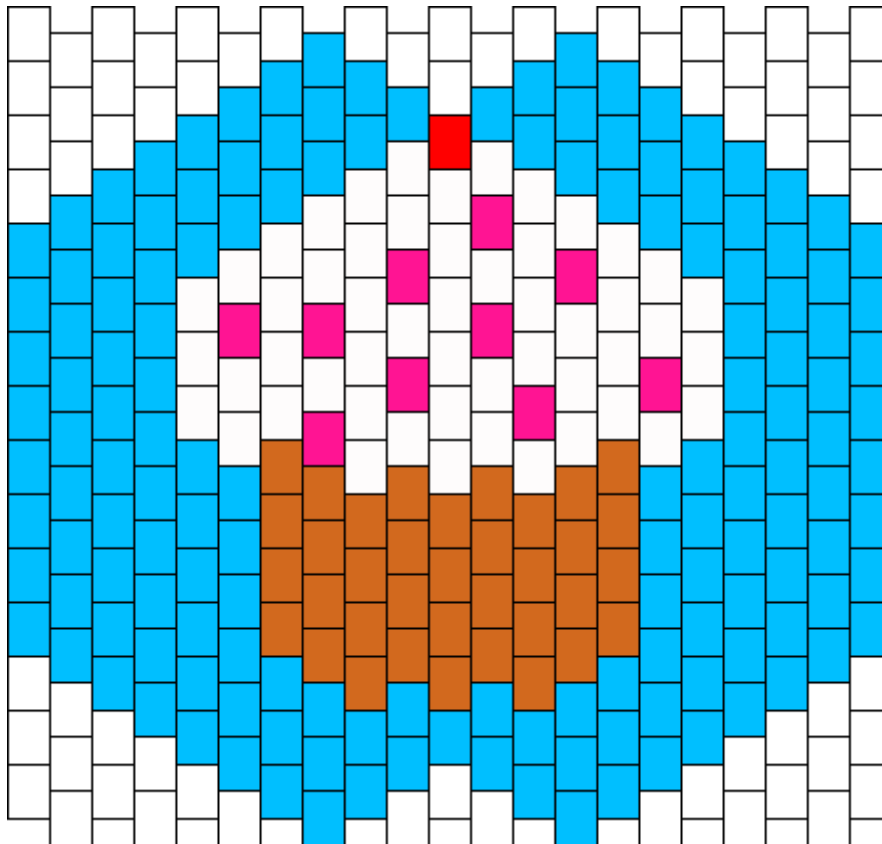

# Sweetie Blue Cutie Mark Mask Kandi Pattern

Created by: starwarsmisfit

21 columns wide x 15 rows tall

151	36	1	52	10
-----	----	---	----	----