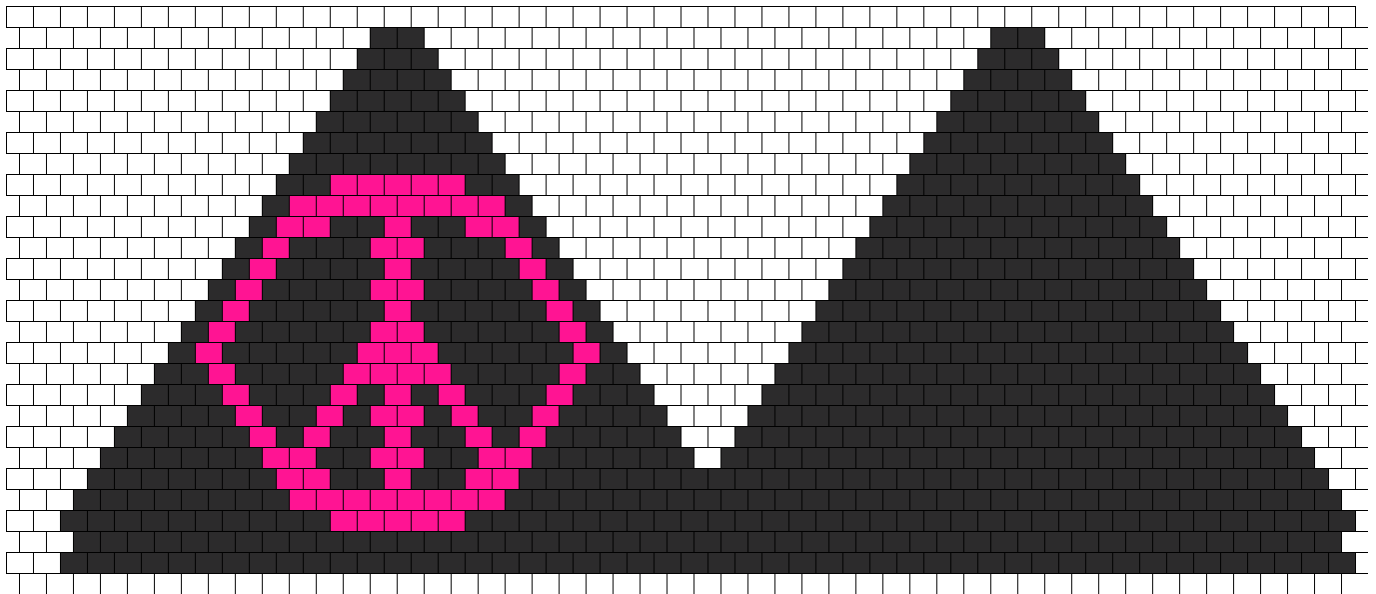

# Bead Bikini Peace Sign Kandi Pattern

Created by: MiRaCuLoUs\_MoRpHiNe

50 columns wide x 28 rows tall

653

87