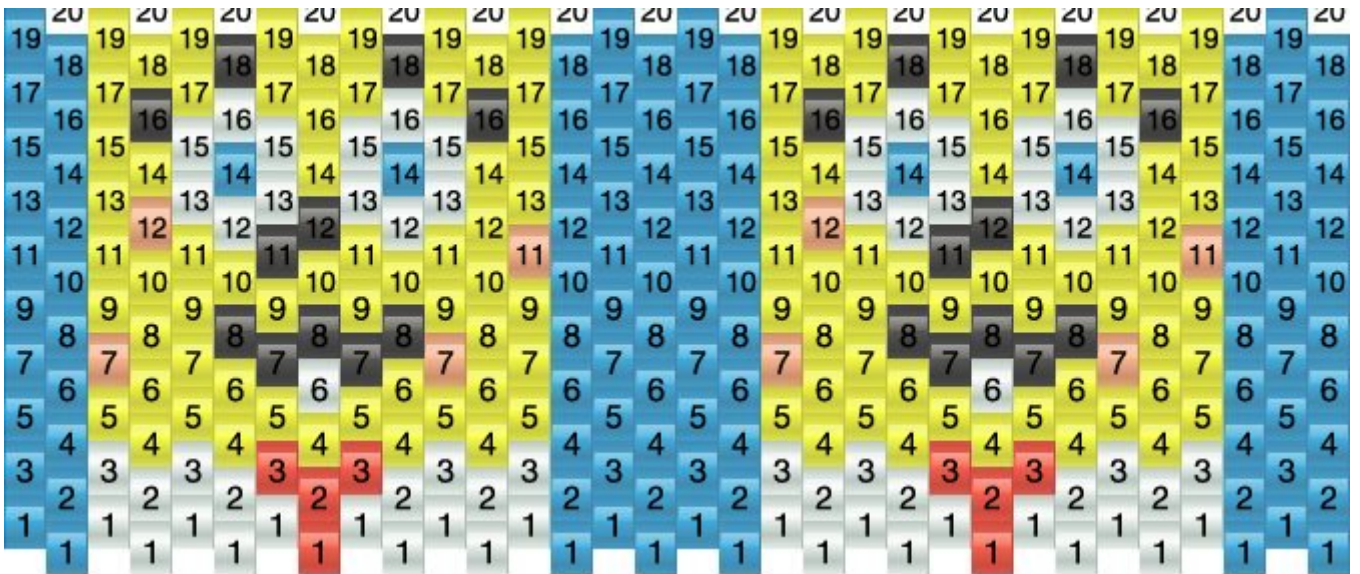

Spongebob Small Kandi Pattern

Created by: Crumpet

32 columns wide x 10 rows tall

Dark Turquoise: 104 Yellow: 116 Light Orange: 8 Black: 62 Black: 22 Red: 8