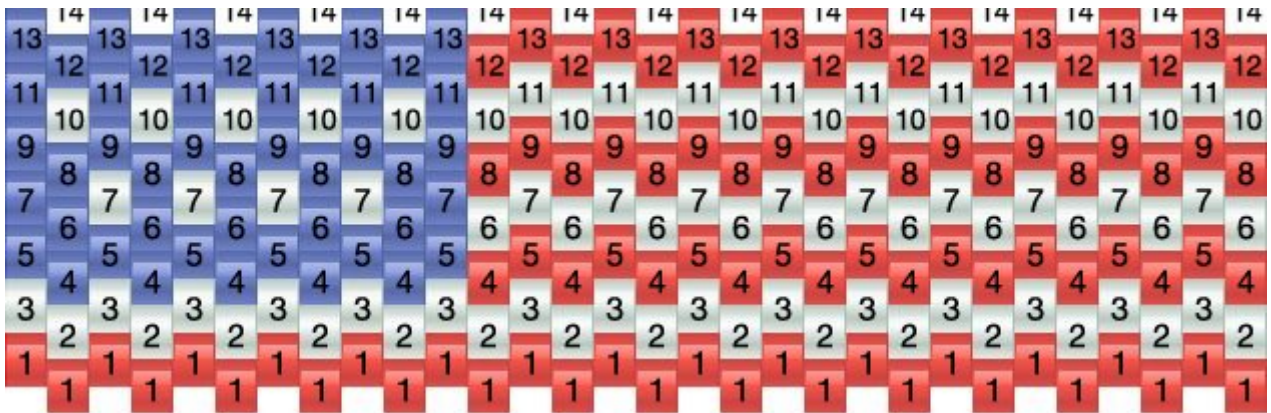

American Flag Kandi Pattern

Created by: Crumpet

30 columns wide x 7 rows tall

Dark Blue: 46 77 Red: 87