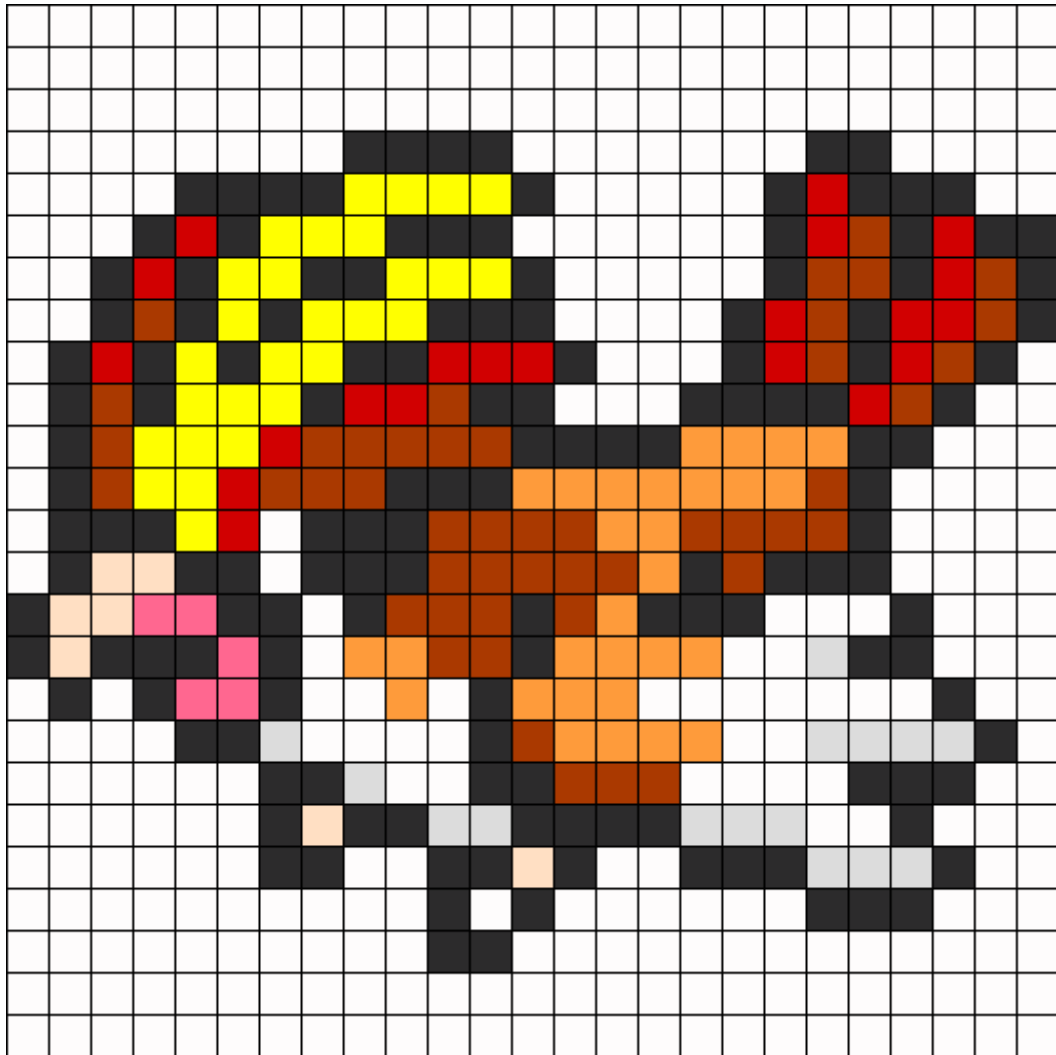

Pidgeot Pokemon Sprite Kandi Pattern

Created by: Purpl3Sag3

25 columns wide x 25 rows tall

327

146

7

5

15

28

29

21

47