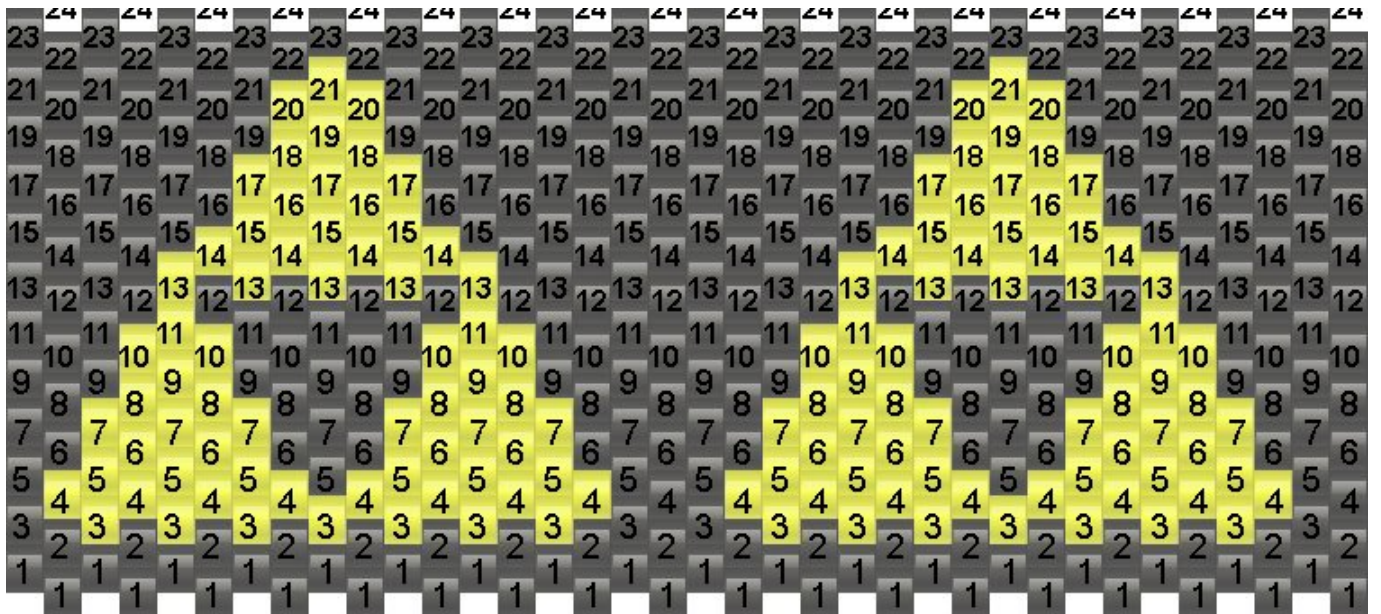

Zelda Tri Force Kandi Pattern

Created by: Crumpet

36 columns wide x 12 rows tall

Black: 300 Yellow: 132