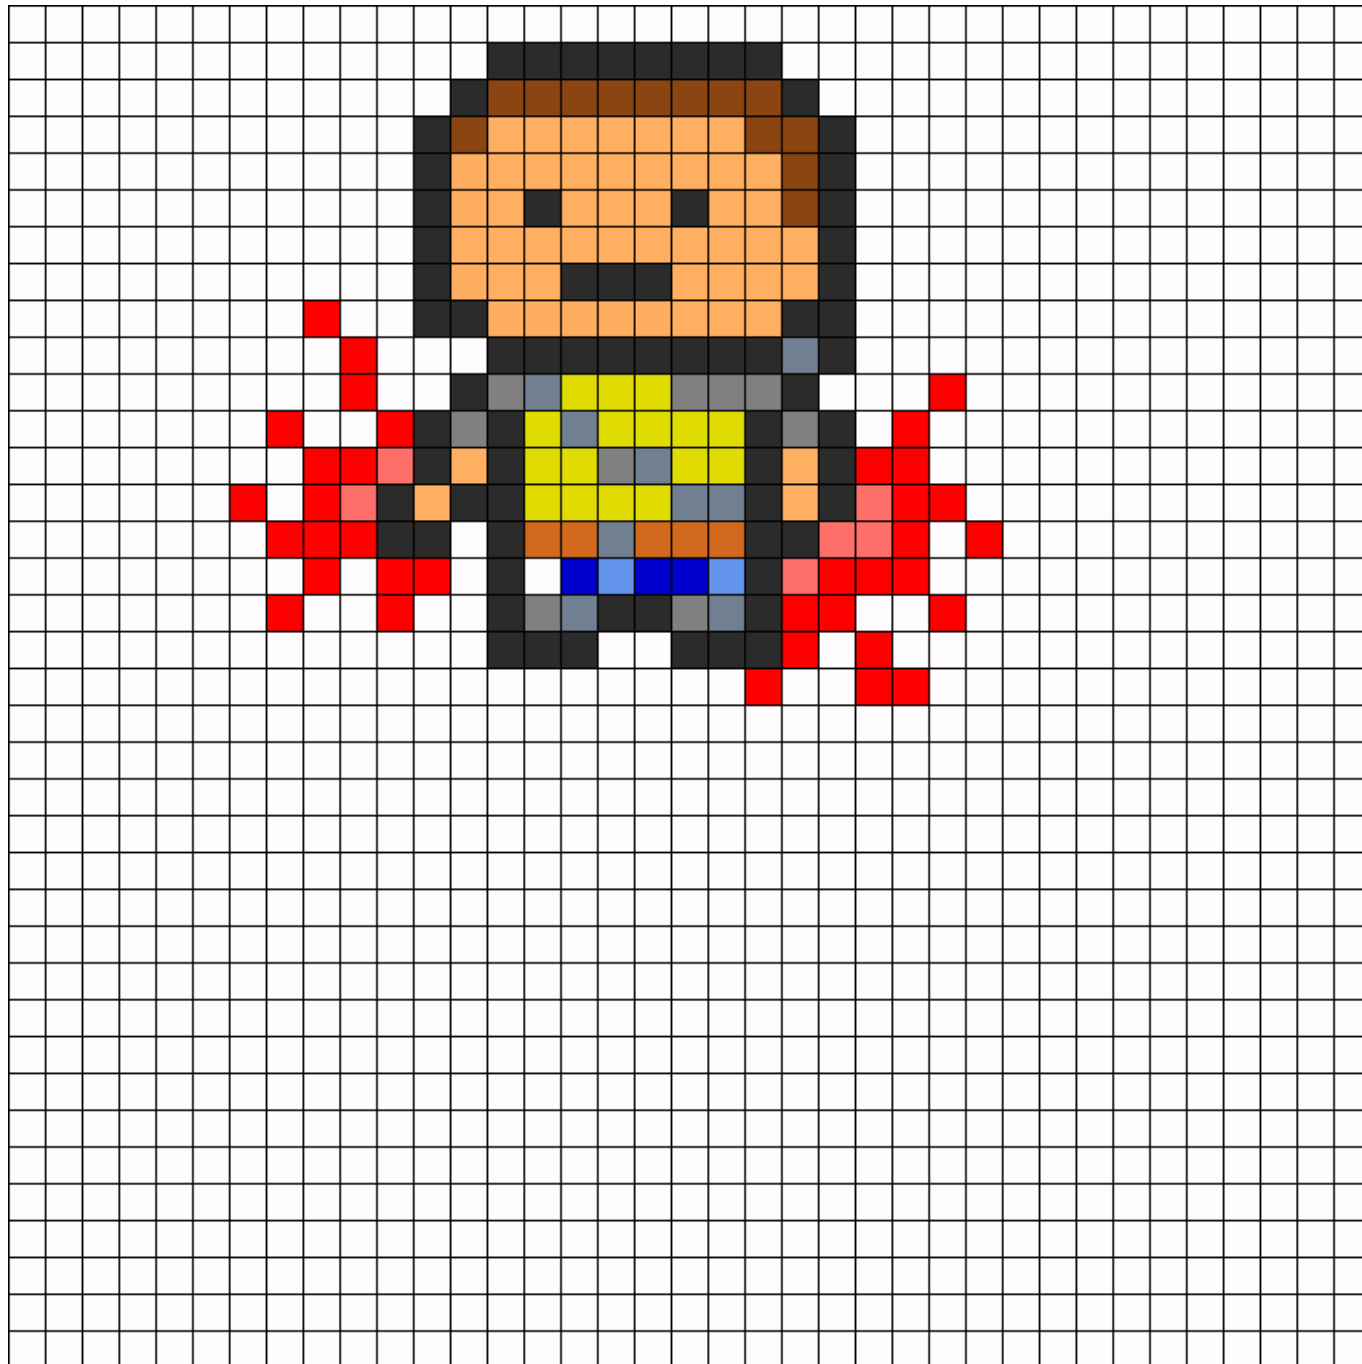

8bit Cole From InFamous Evil Karma Kandi Pattern

Created by: Kandikid55

37 columns wide x 37 rows tall

1148	70	8	44	13	9	9	5	2	3	16	36	6
------	----	---	----	----	---	---	---	---	---	----	----	---