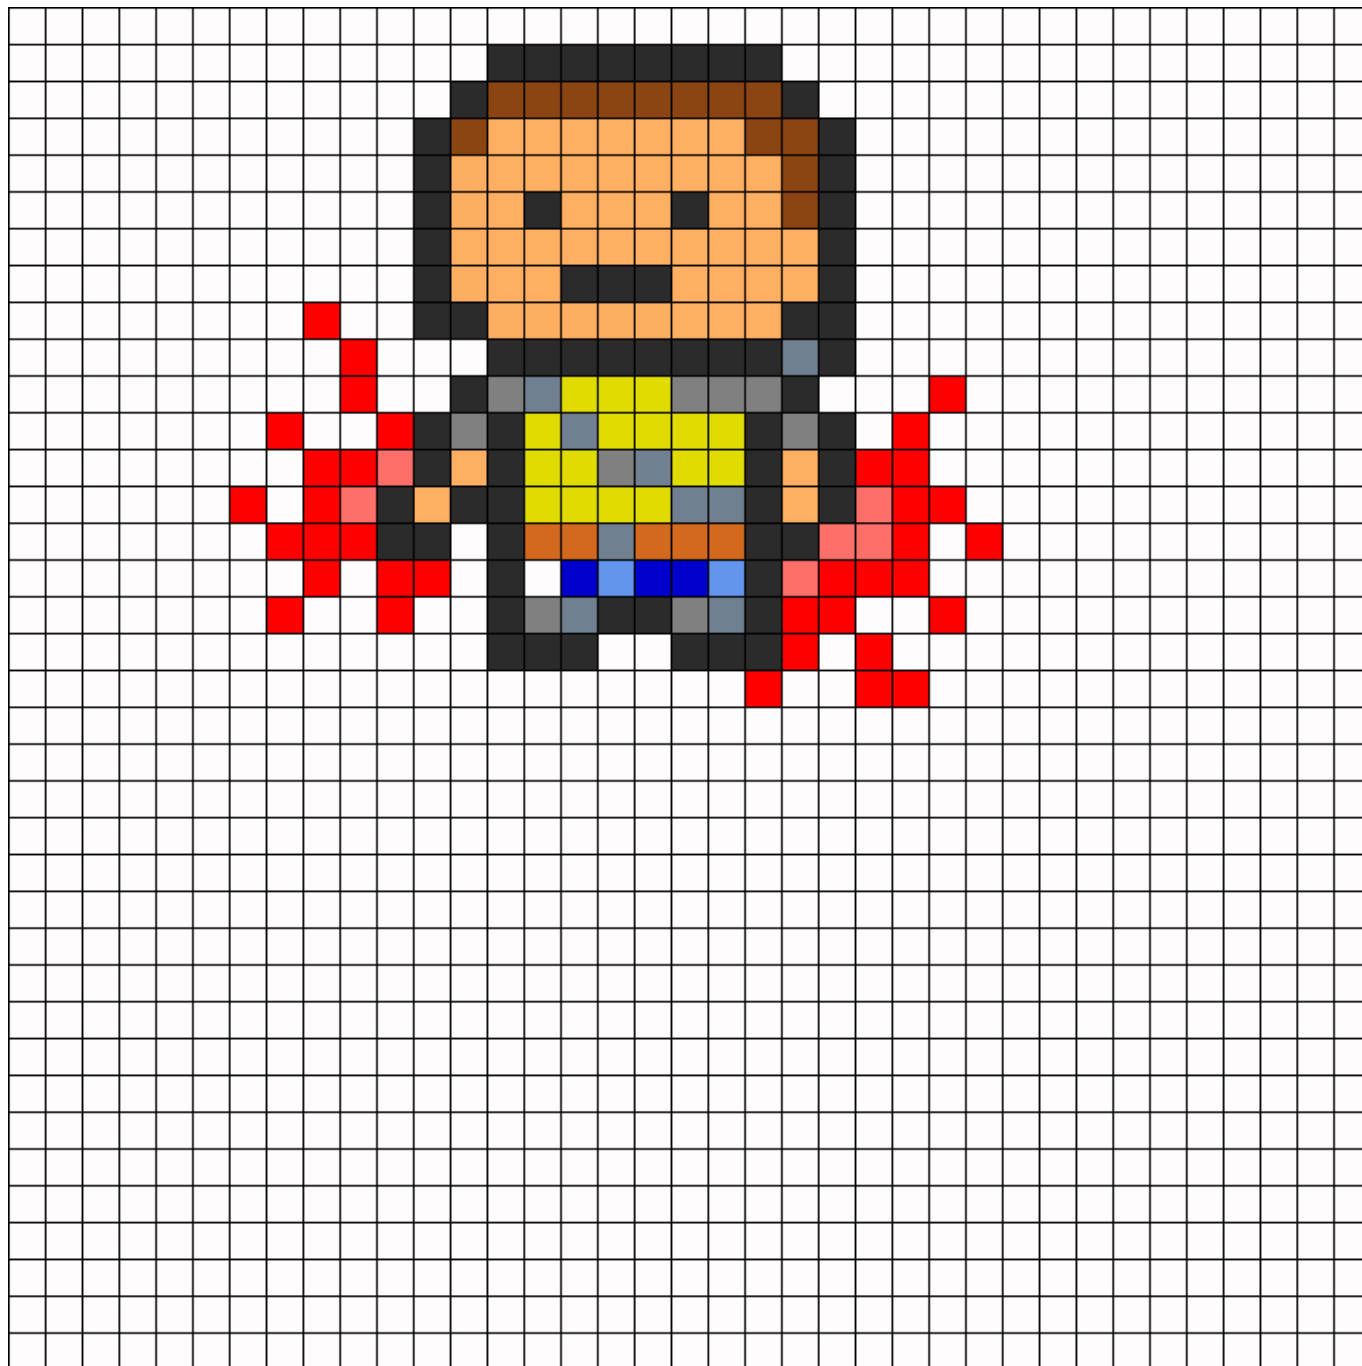

8bit Cole From InFamous Evil Karma Kandi Pattern

Created by: Kandikid55

37 columns wide x 37 rows tall

1148	70	8	44	13	9	9	5	2	3	16	36	6
------	----	---	----	----	---	---	---	---	---	----	----	---