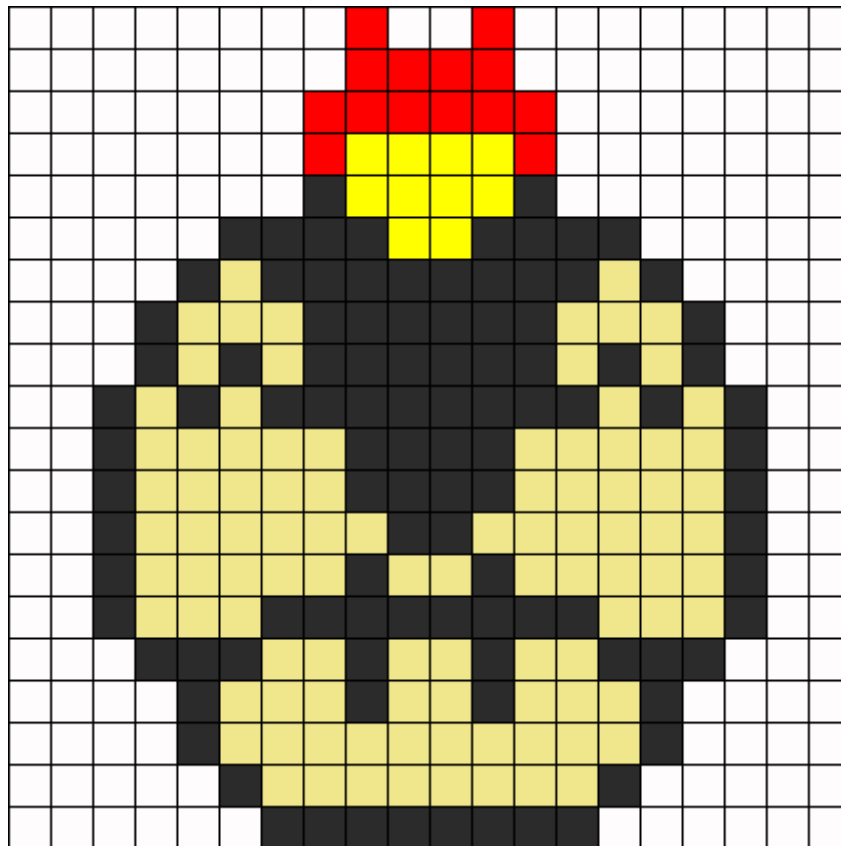

# Cyndaquil Mushroom Kandi Pattern

Created by: sahashikun

20 columns wide x 20 rows tall

174

104

98

14

10