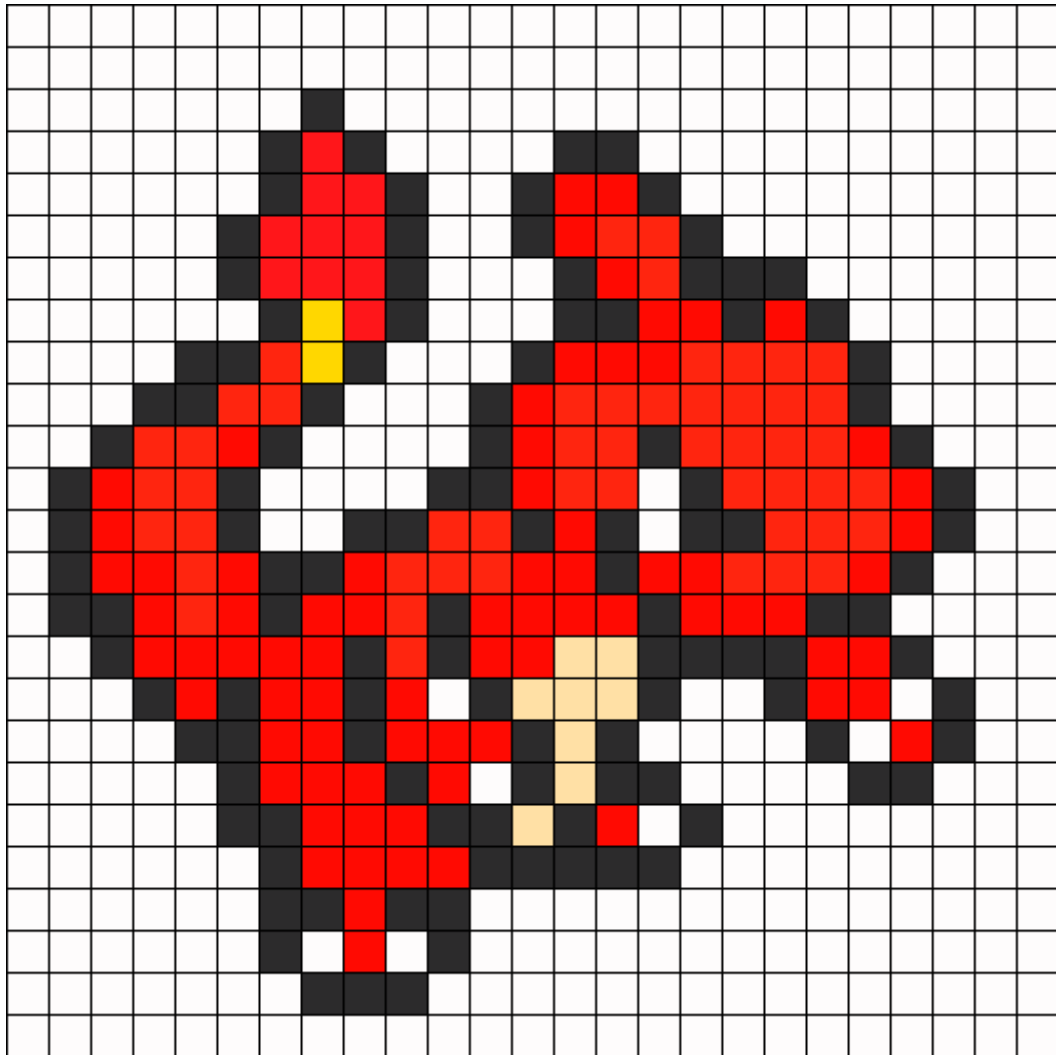

Charmeleon Pokemon Sprite Kandi Pattern

Created by: Purpl3Sag3

25 columns wide x 25 rows tall

363

117

2

8

75

50

10