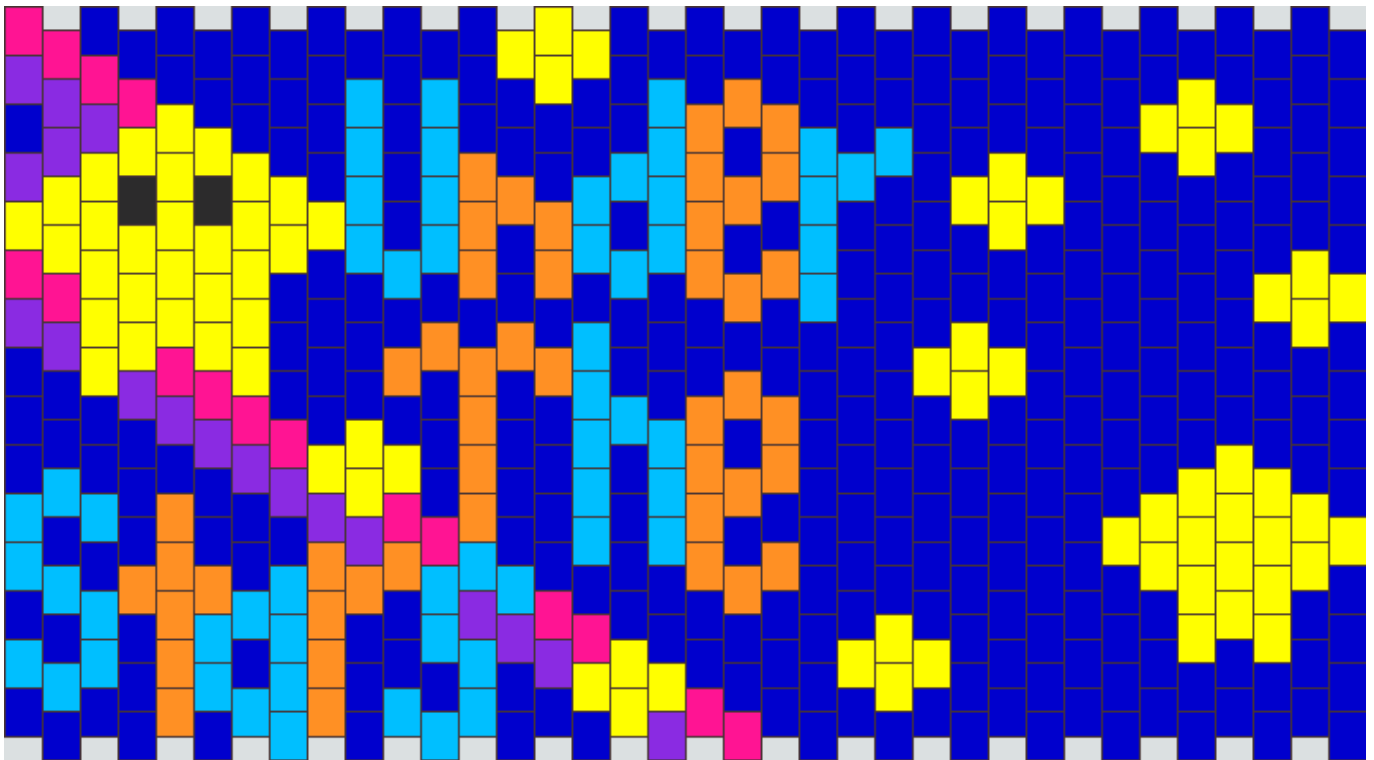

Under The Stars Kandi Pattern

Created by: BlueJadedWolf

36 columns wide x 15 rows tall

79	2	57	47	16	18	321
----	---	----	----	----	----	-----