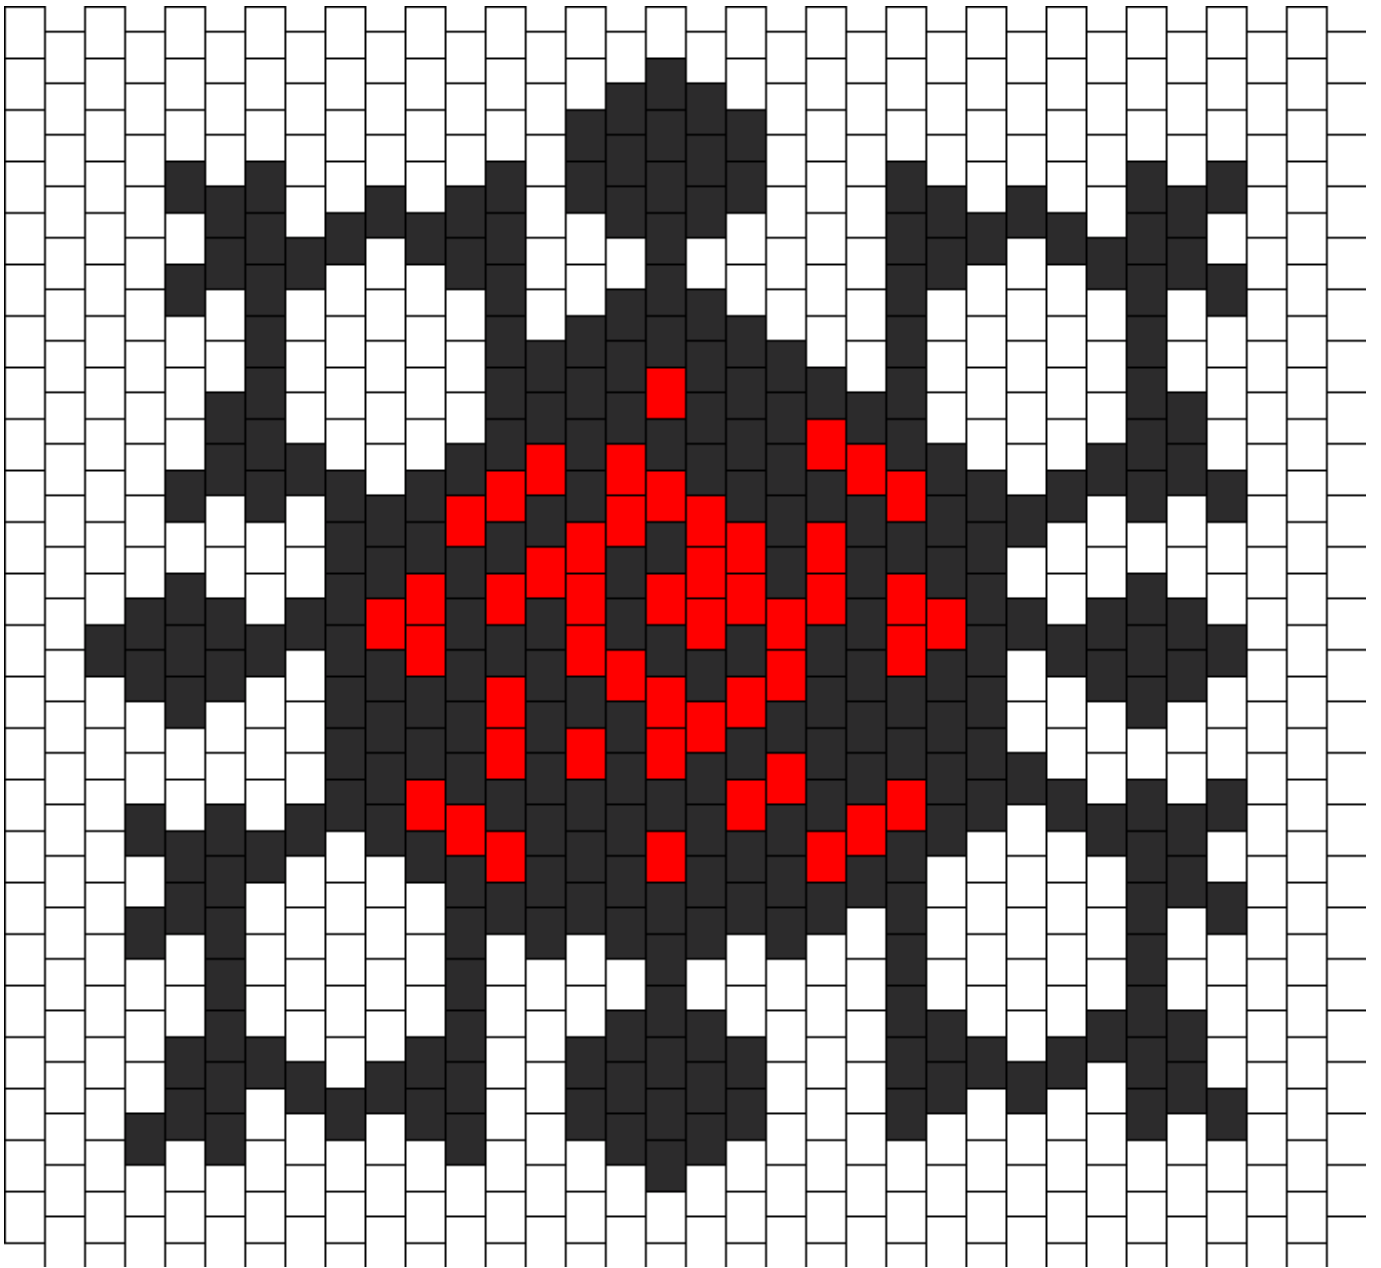

Vampire Knight Logo Kandi Pattern

Created by: MoonchildLagarde

34 columns wide x 24 rows tall

283

48