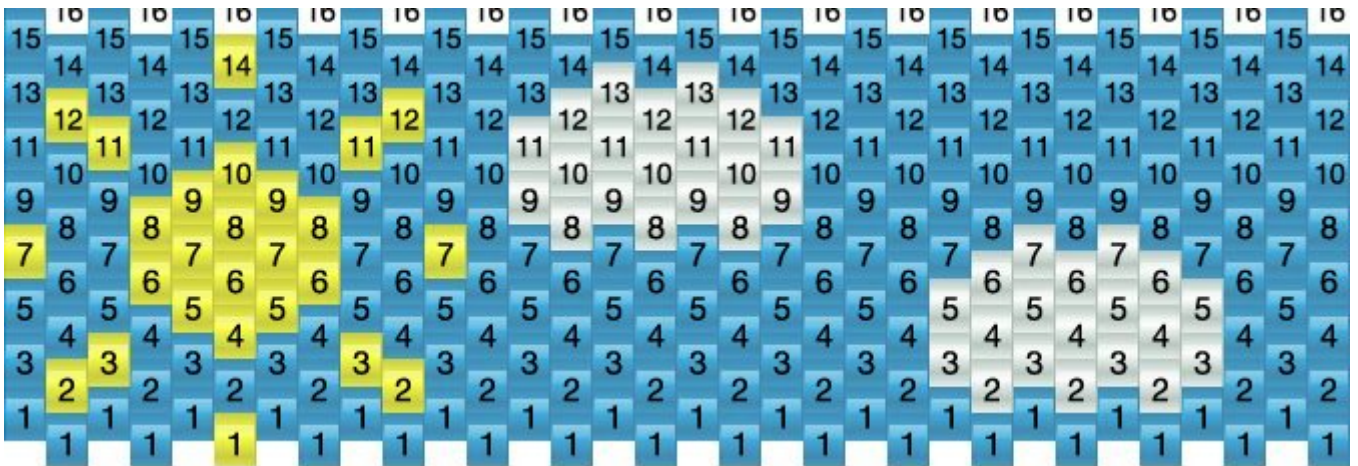

Sun Kandi Pattern

Created by: Crumpet

32 columns wide x 8 rows tall

Dark Turquoise: 192 Yellow: 26 38