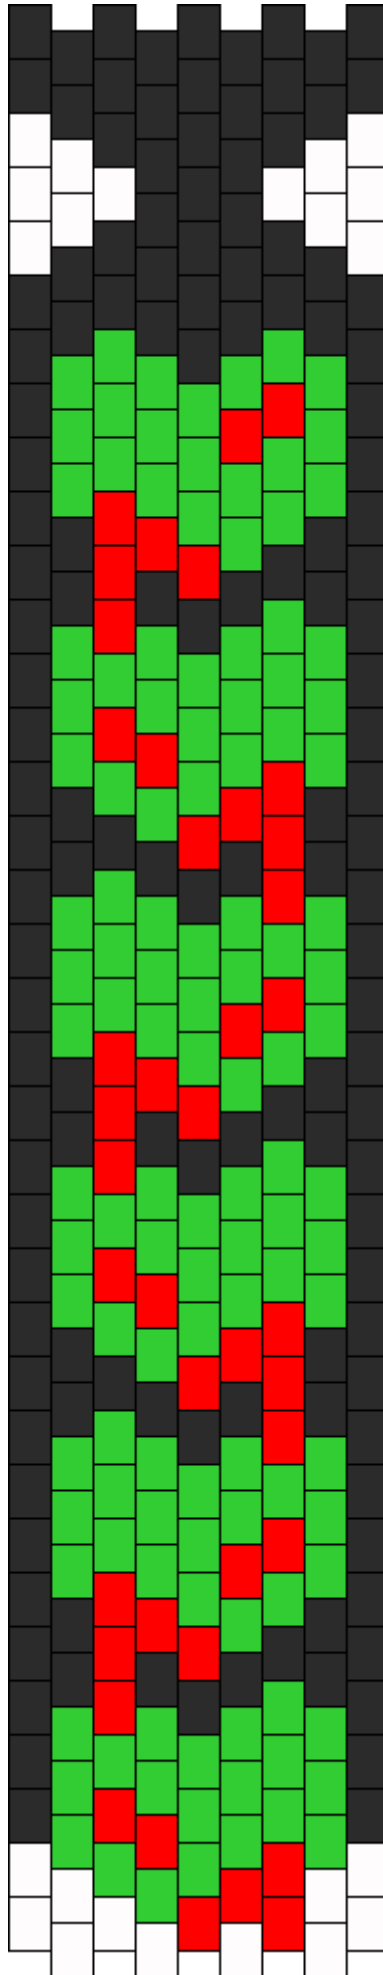

Zombie Heart Tie Kandi Pattern

Created by: FireWolf

9 columns wide x 36 rows tall

139

23

121

41