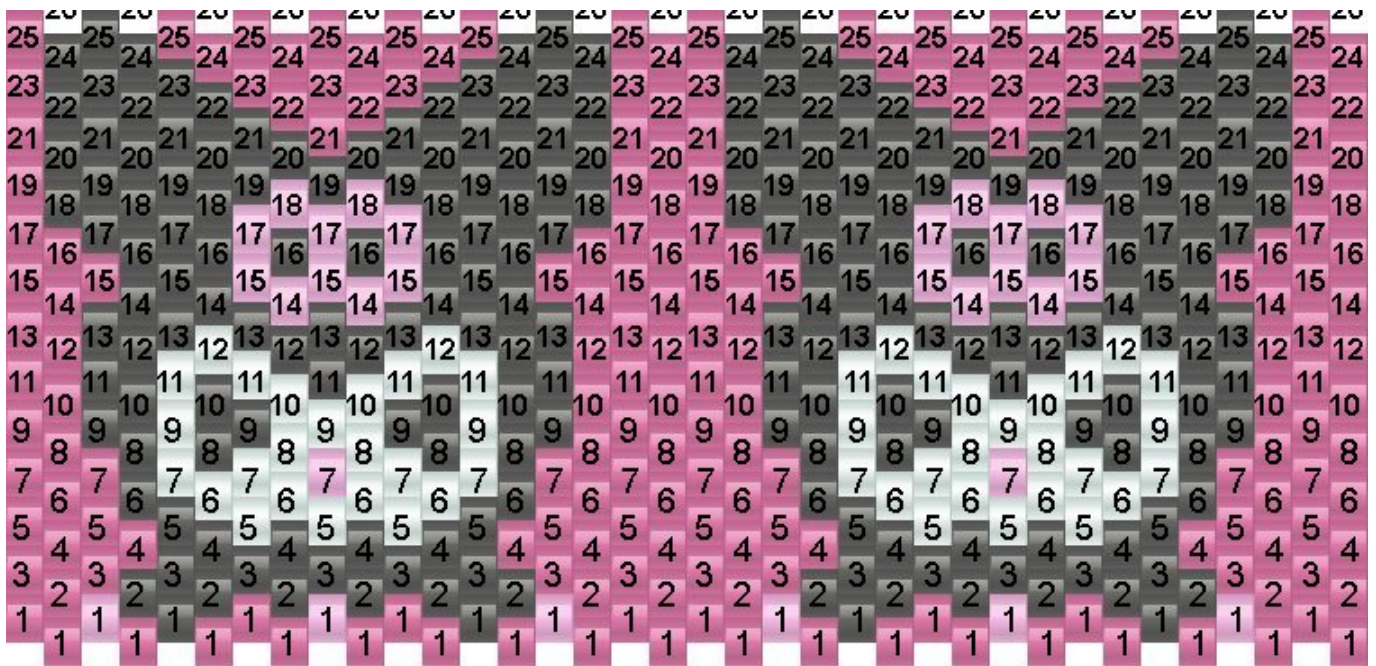

Kuromi Kandi Pattern

Created by: Crumpet

36 columns wide x 13 rows tall

Hot Pink: 180 Black: 212 Pink: 28 48