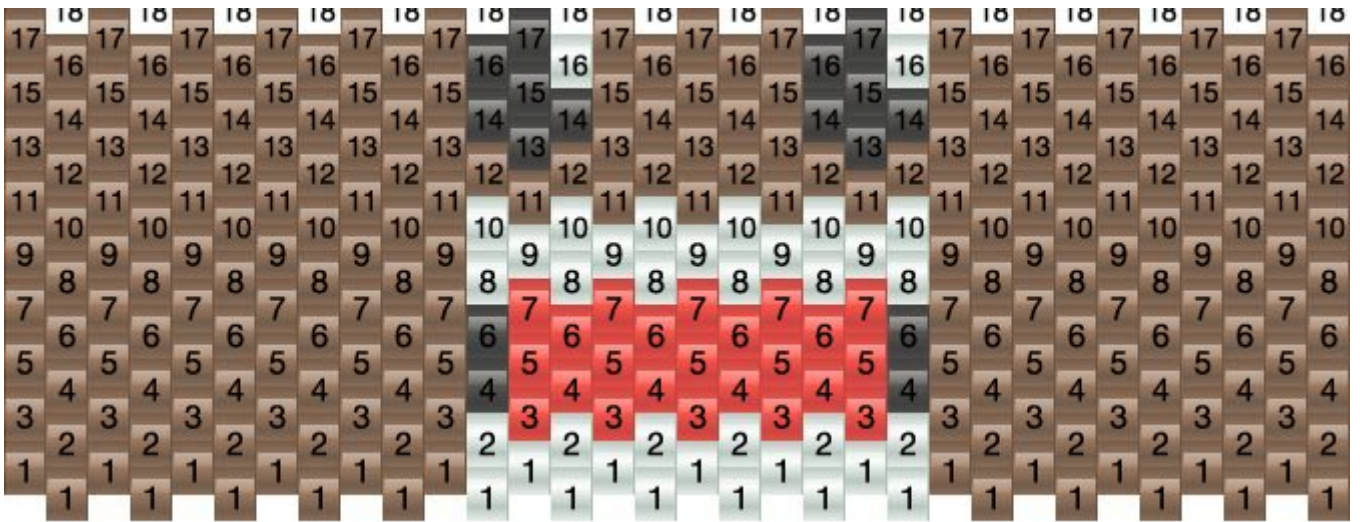

Domo Small Kandi Pattern

Created by: KitsuCake

32 columns wide x 9 rows tall

Brown: 213 Black: 16 36 Red: 23