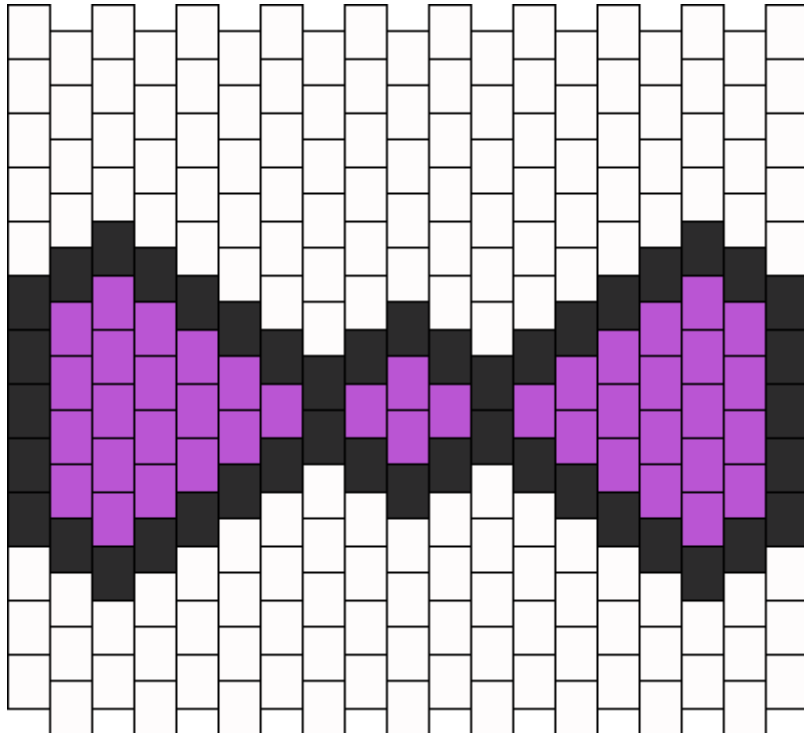

Purple Bow Kandi Pattern

Created by: cookie12

19 columns wide x 13 rows tall

161

44

42