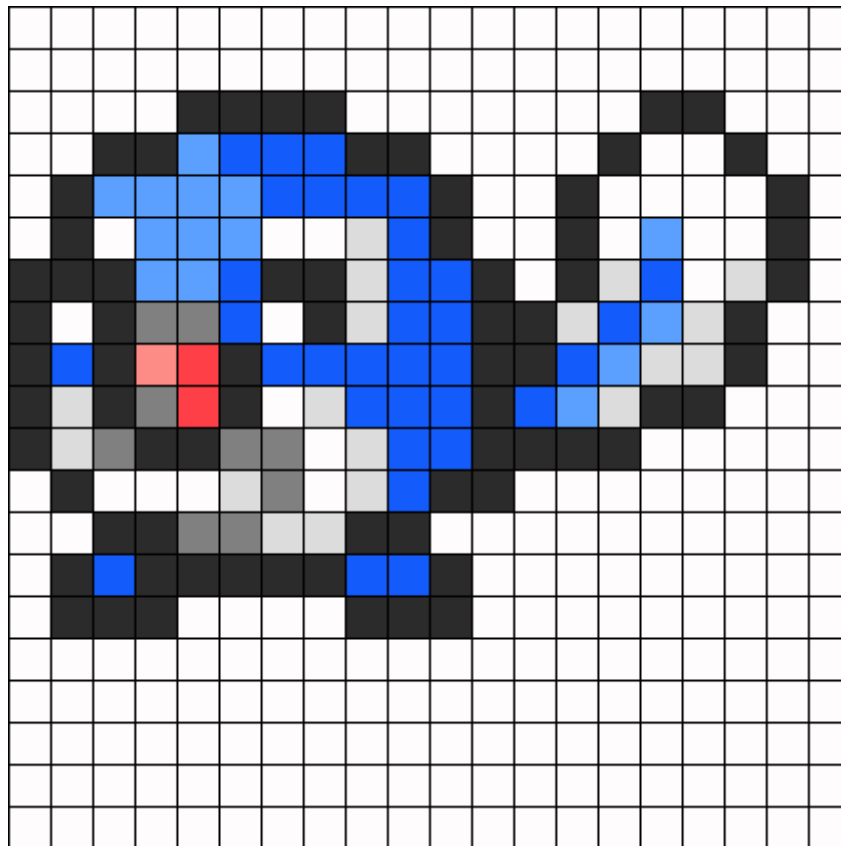

# Poliwag Pokemon Sprite Kandi Pattern

Created by: Purpl3Sag3

20 columns wide x 20 rows tall

250	73	9	18	14	33	2	1
-----	----	---	----	----	----	---	---