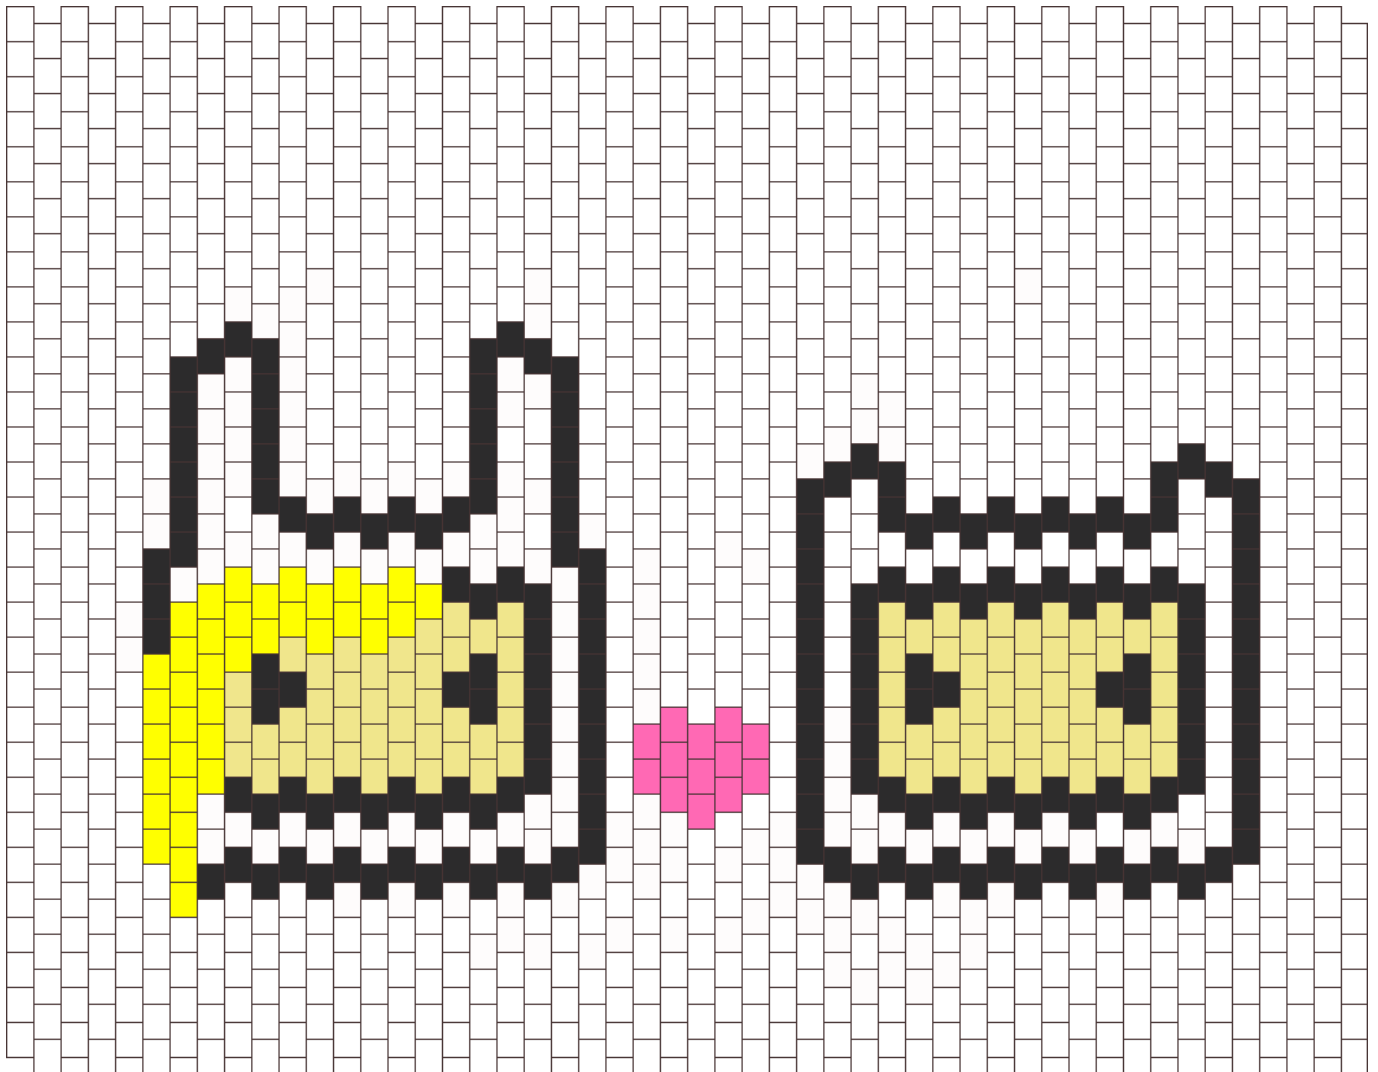

Fionna And Finn Kandi Pattern

Created by: Korrakin

50 columns wide x 57 rows tall

150

179

37

90

13