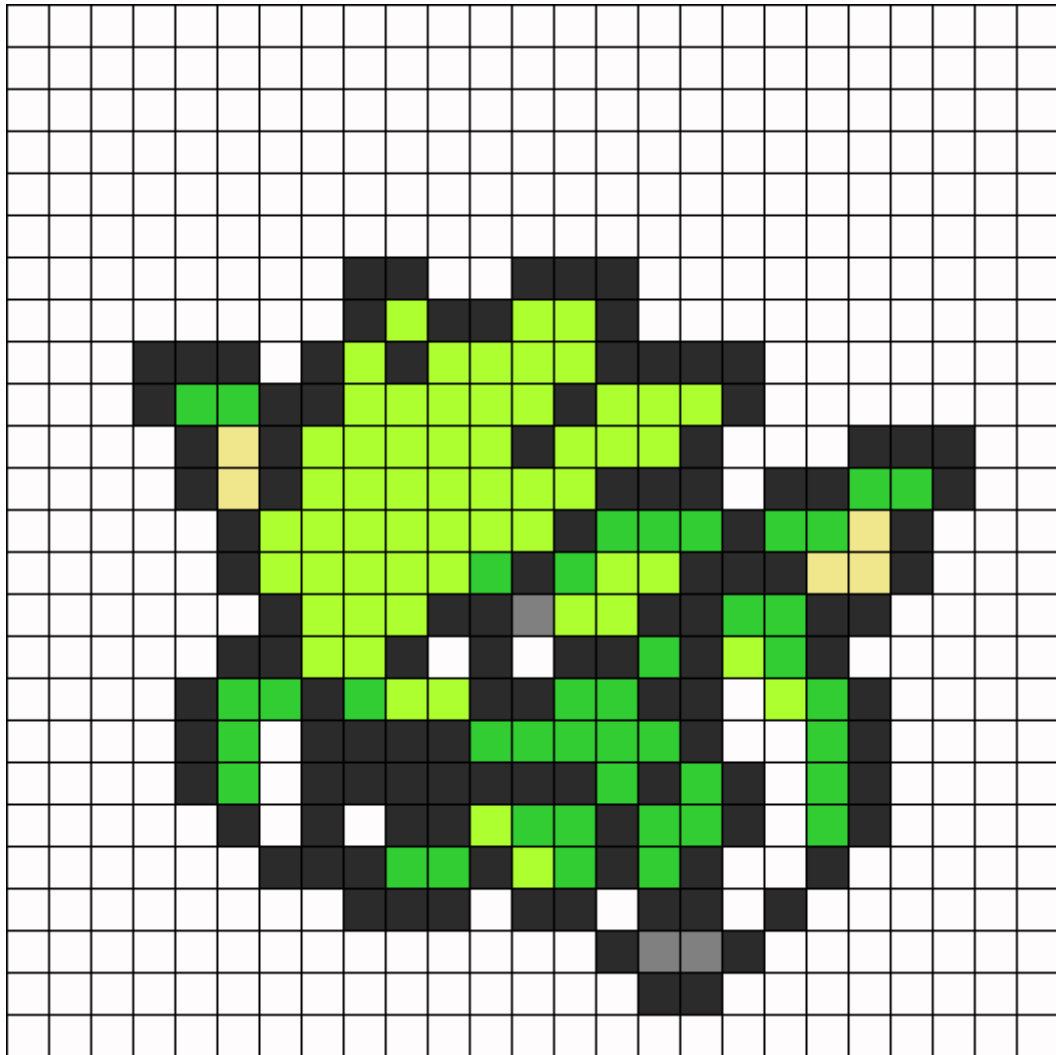

Scyther Pokemon Sprite Kandi Pattern

Created by: Purpl3Sag3

25 columns wide x 25 rows tall

404

114

41

58

5

3